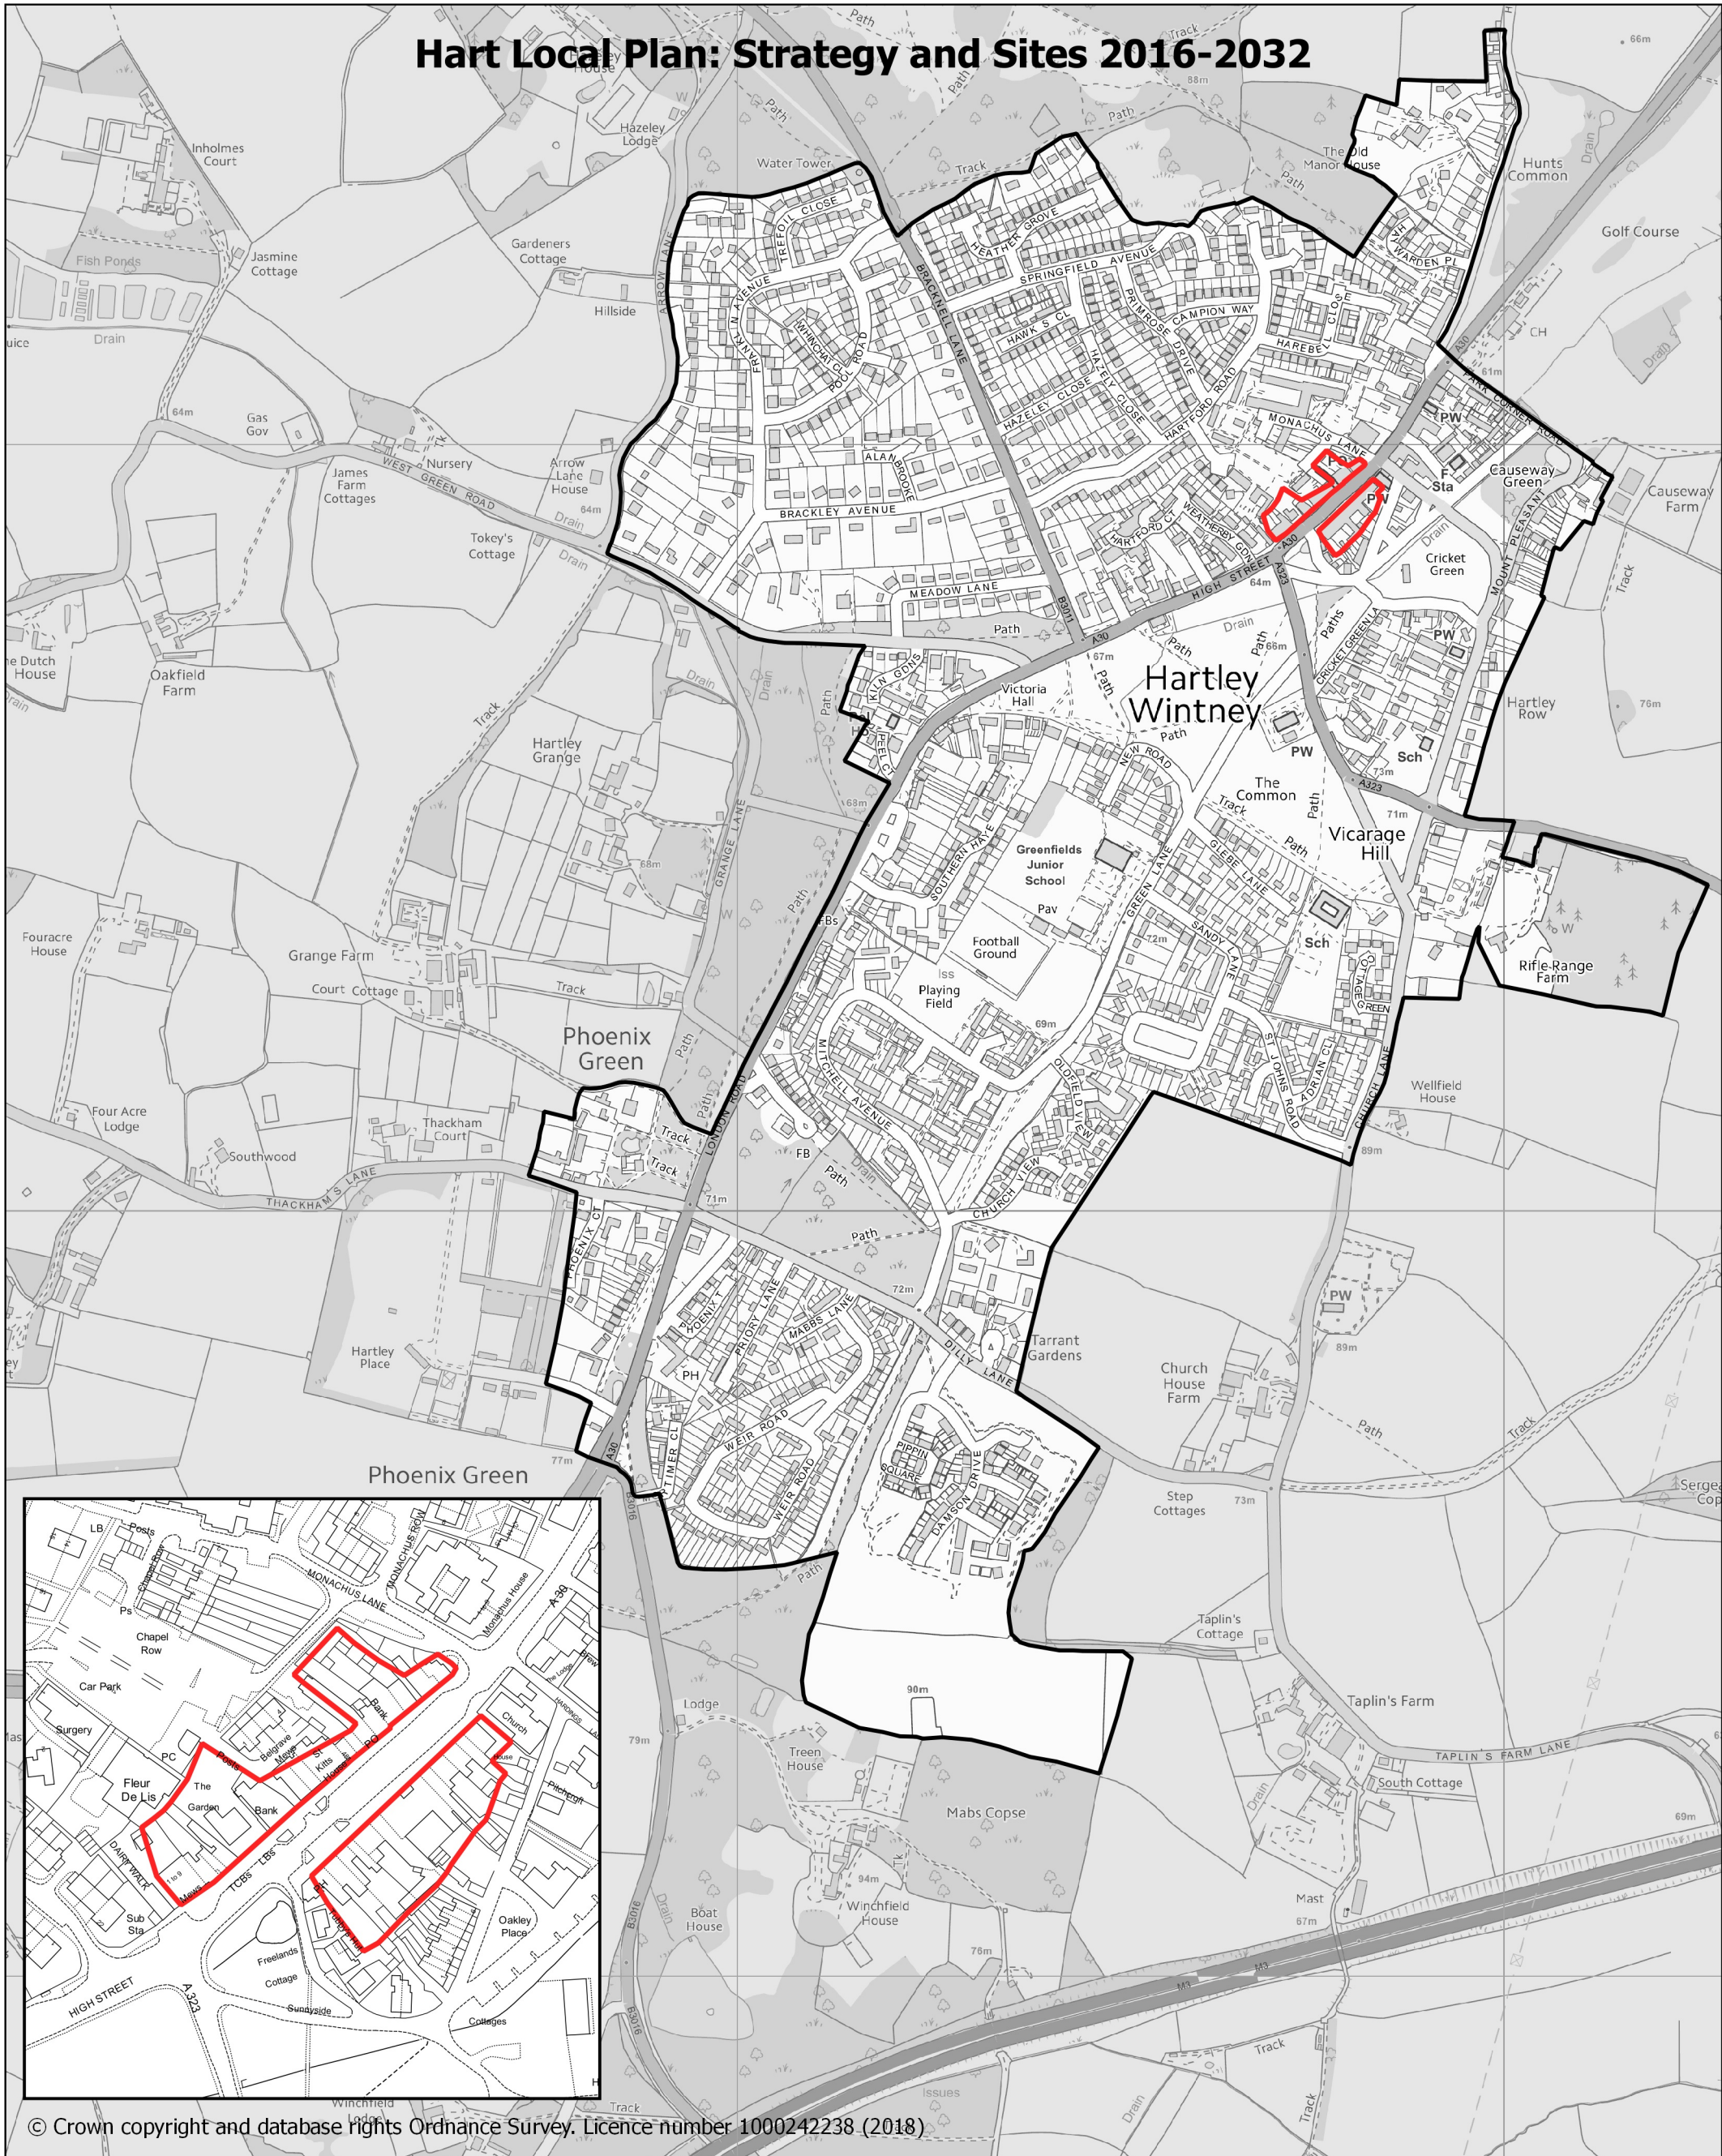

Hart Local Plan: Strategy and Sites 2016-2032

© Crown copyright and database rights Ordnance Survey. Licence number 1000242238 (2018)

- Settlement Policy Boundary
- Countryside
- ED4 Town, District and Local Centres & ED6 Local Centres

INSET MAP 14 Hartley Wintney

1:8,000