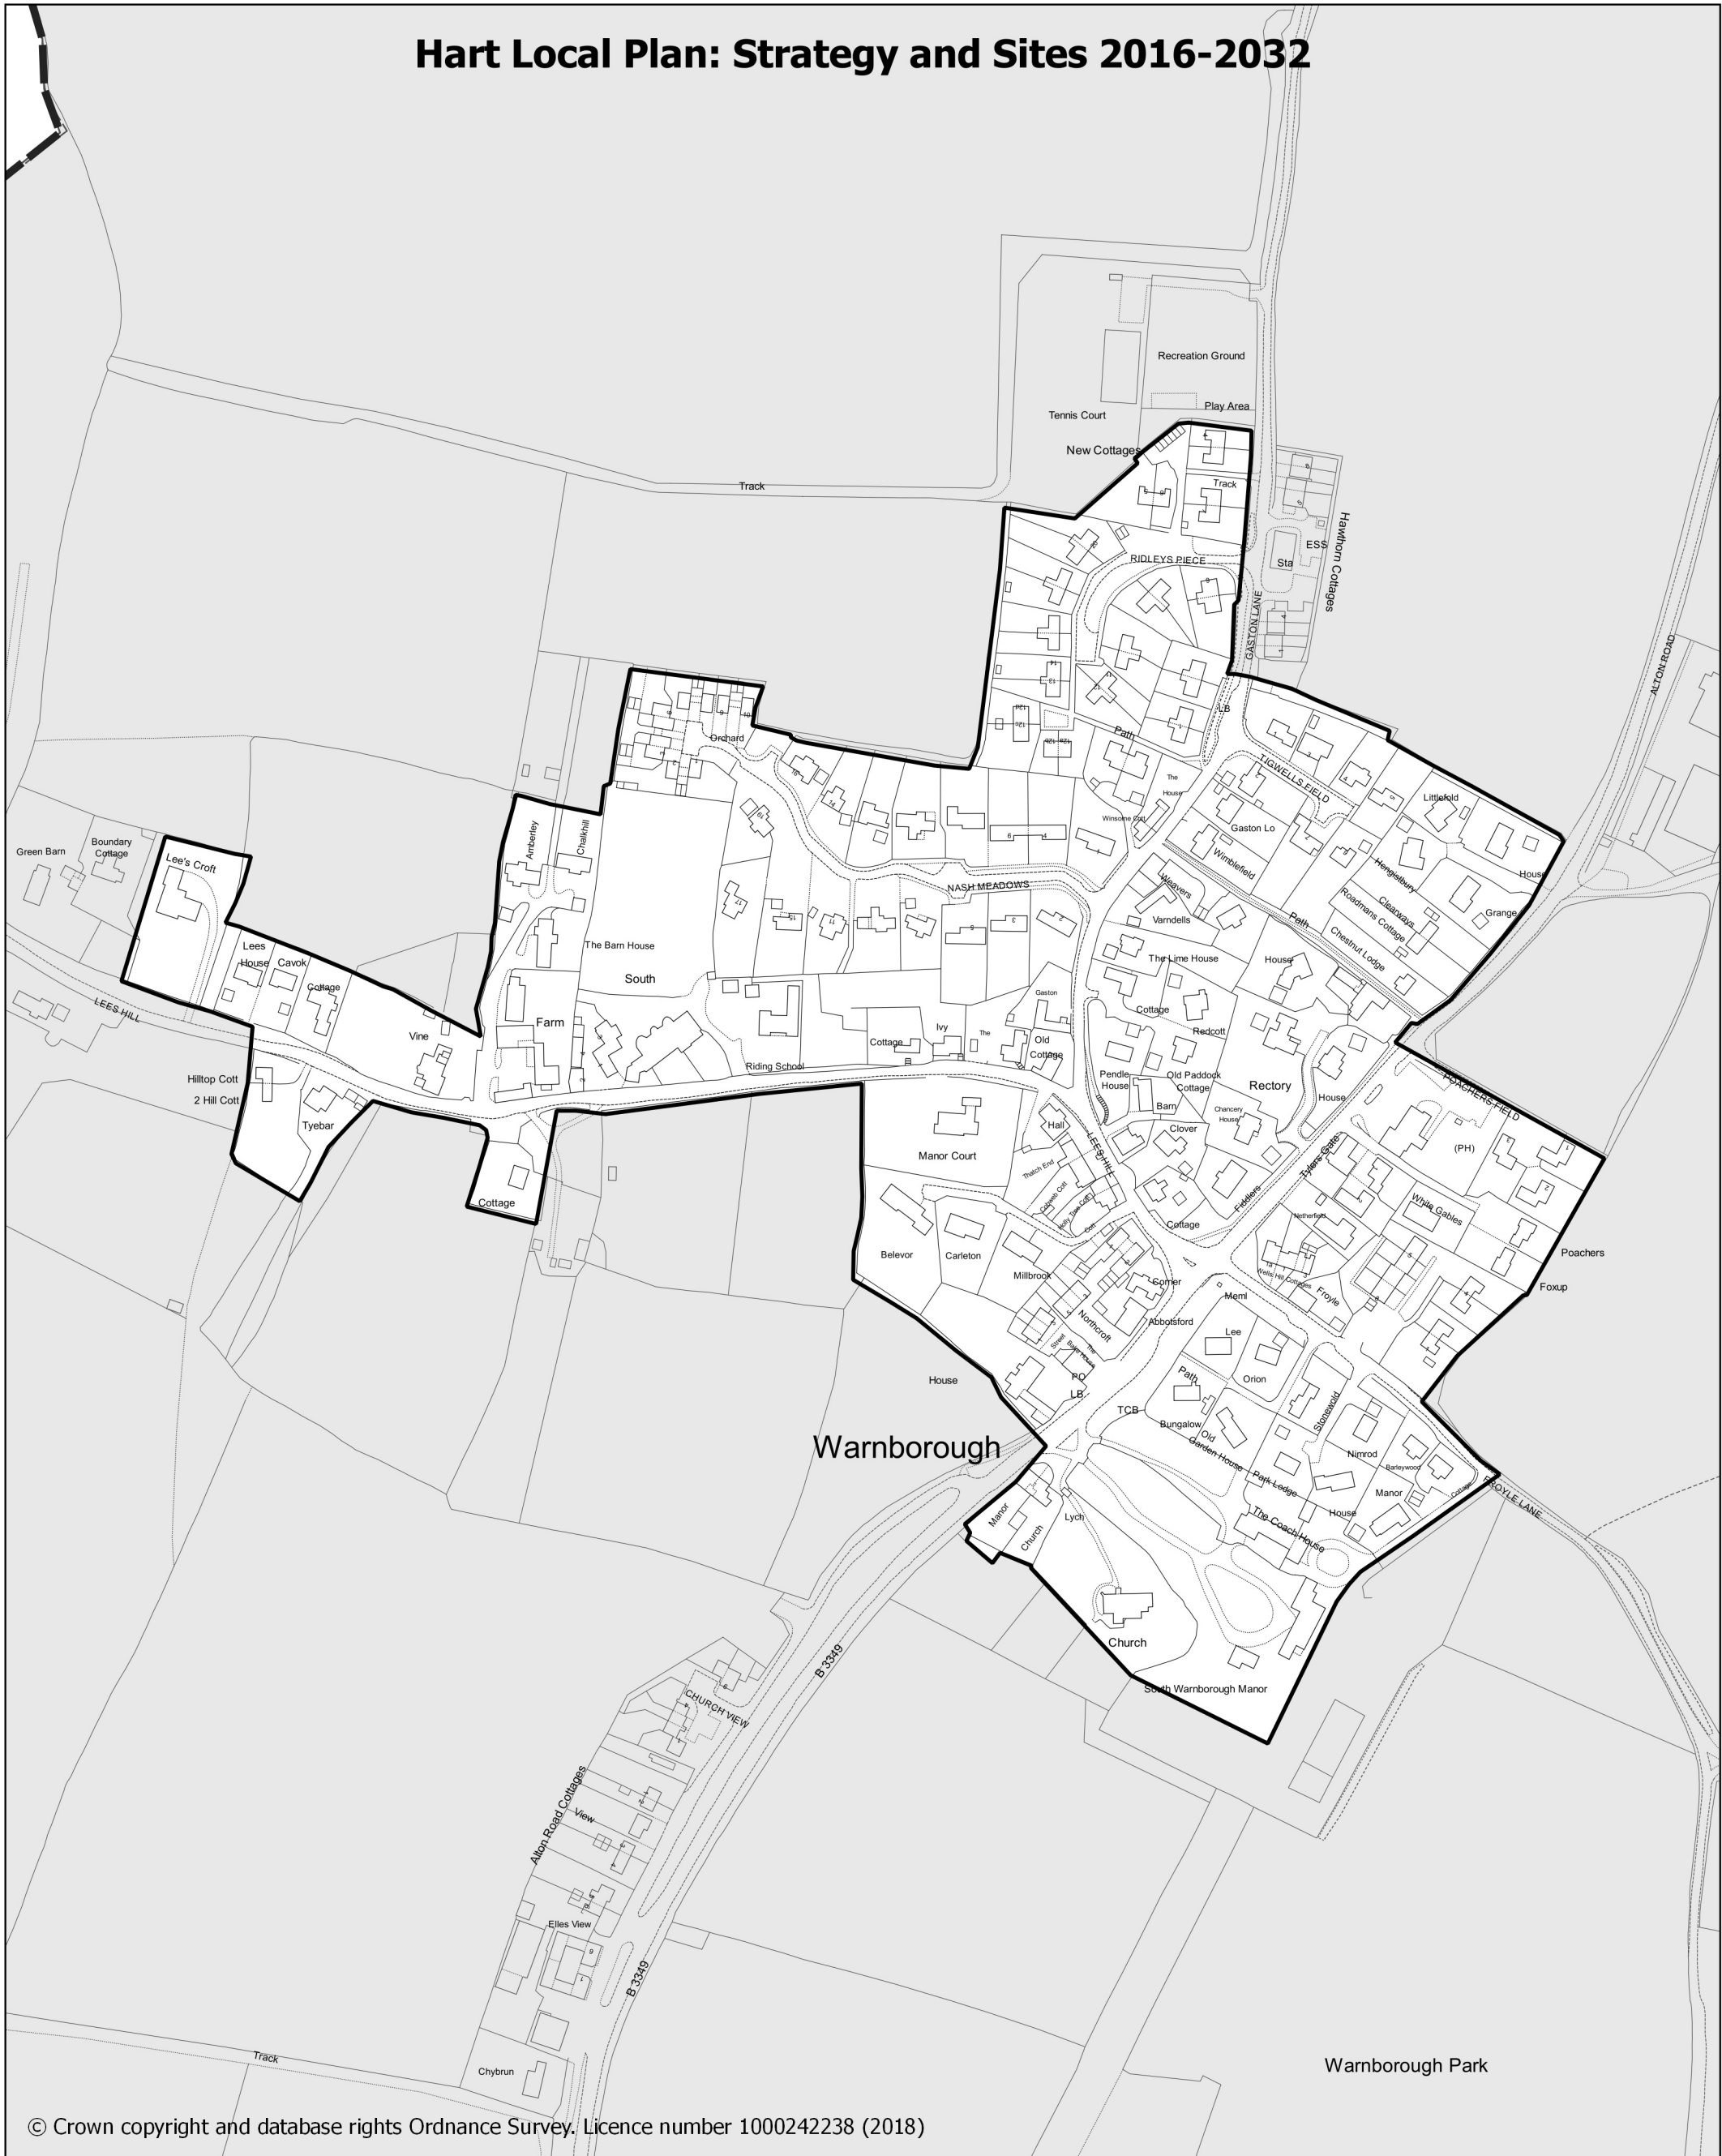

Hart Local Plan: Strategy and Sites 2016-2032

© Crown copyright and database rights Ordnance Survey. Licence number 1000242238 (2018)

-  Hart District Council Boundary
-  Settlement Policy Boundary
-  Countryside

INSET MAP 29 South Warnborough