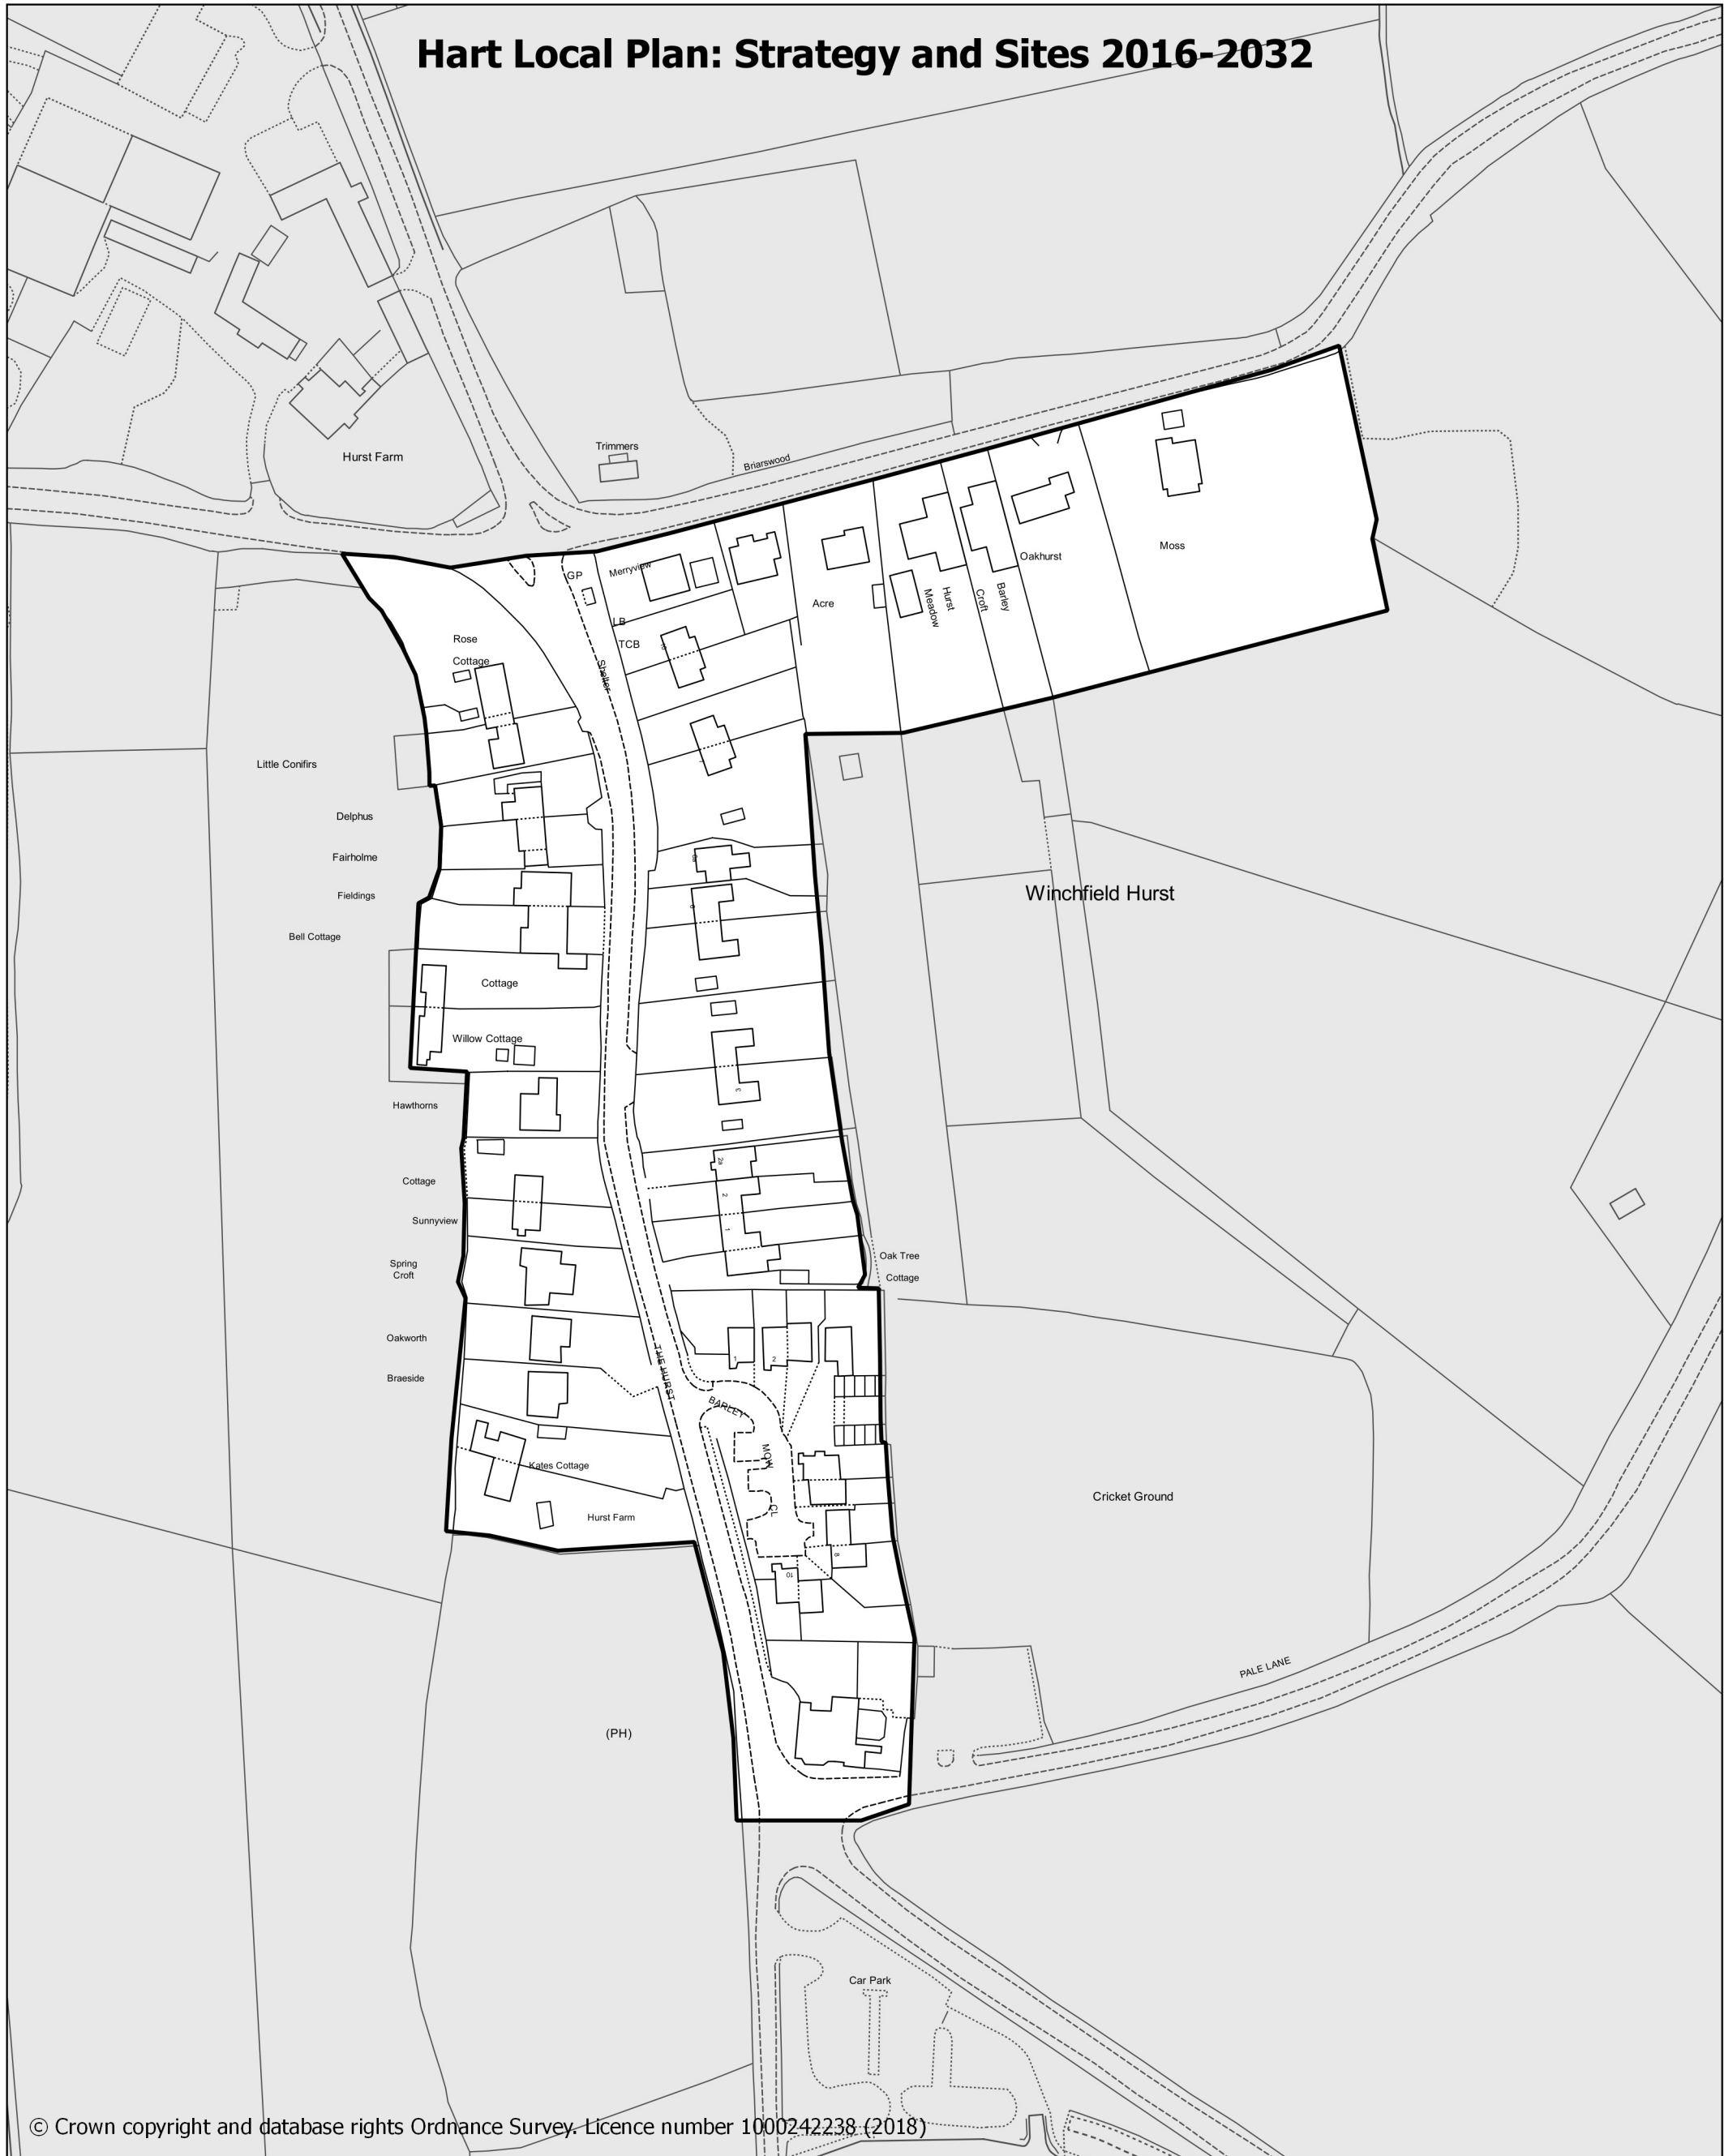

Hart Local Plan: Strategy and Sites 2016-2032

© Crown copyright and database rights Ordnance Survey. Licence number 1000242238 (2018)

-  Settlement Policy Boundary
-  Countryside

INSET MAP 31 Winchfield Hurst

1:1,500