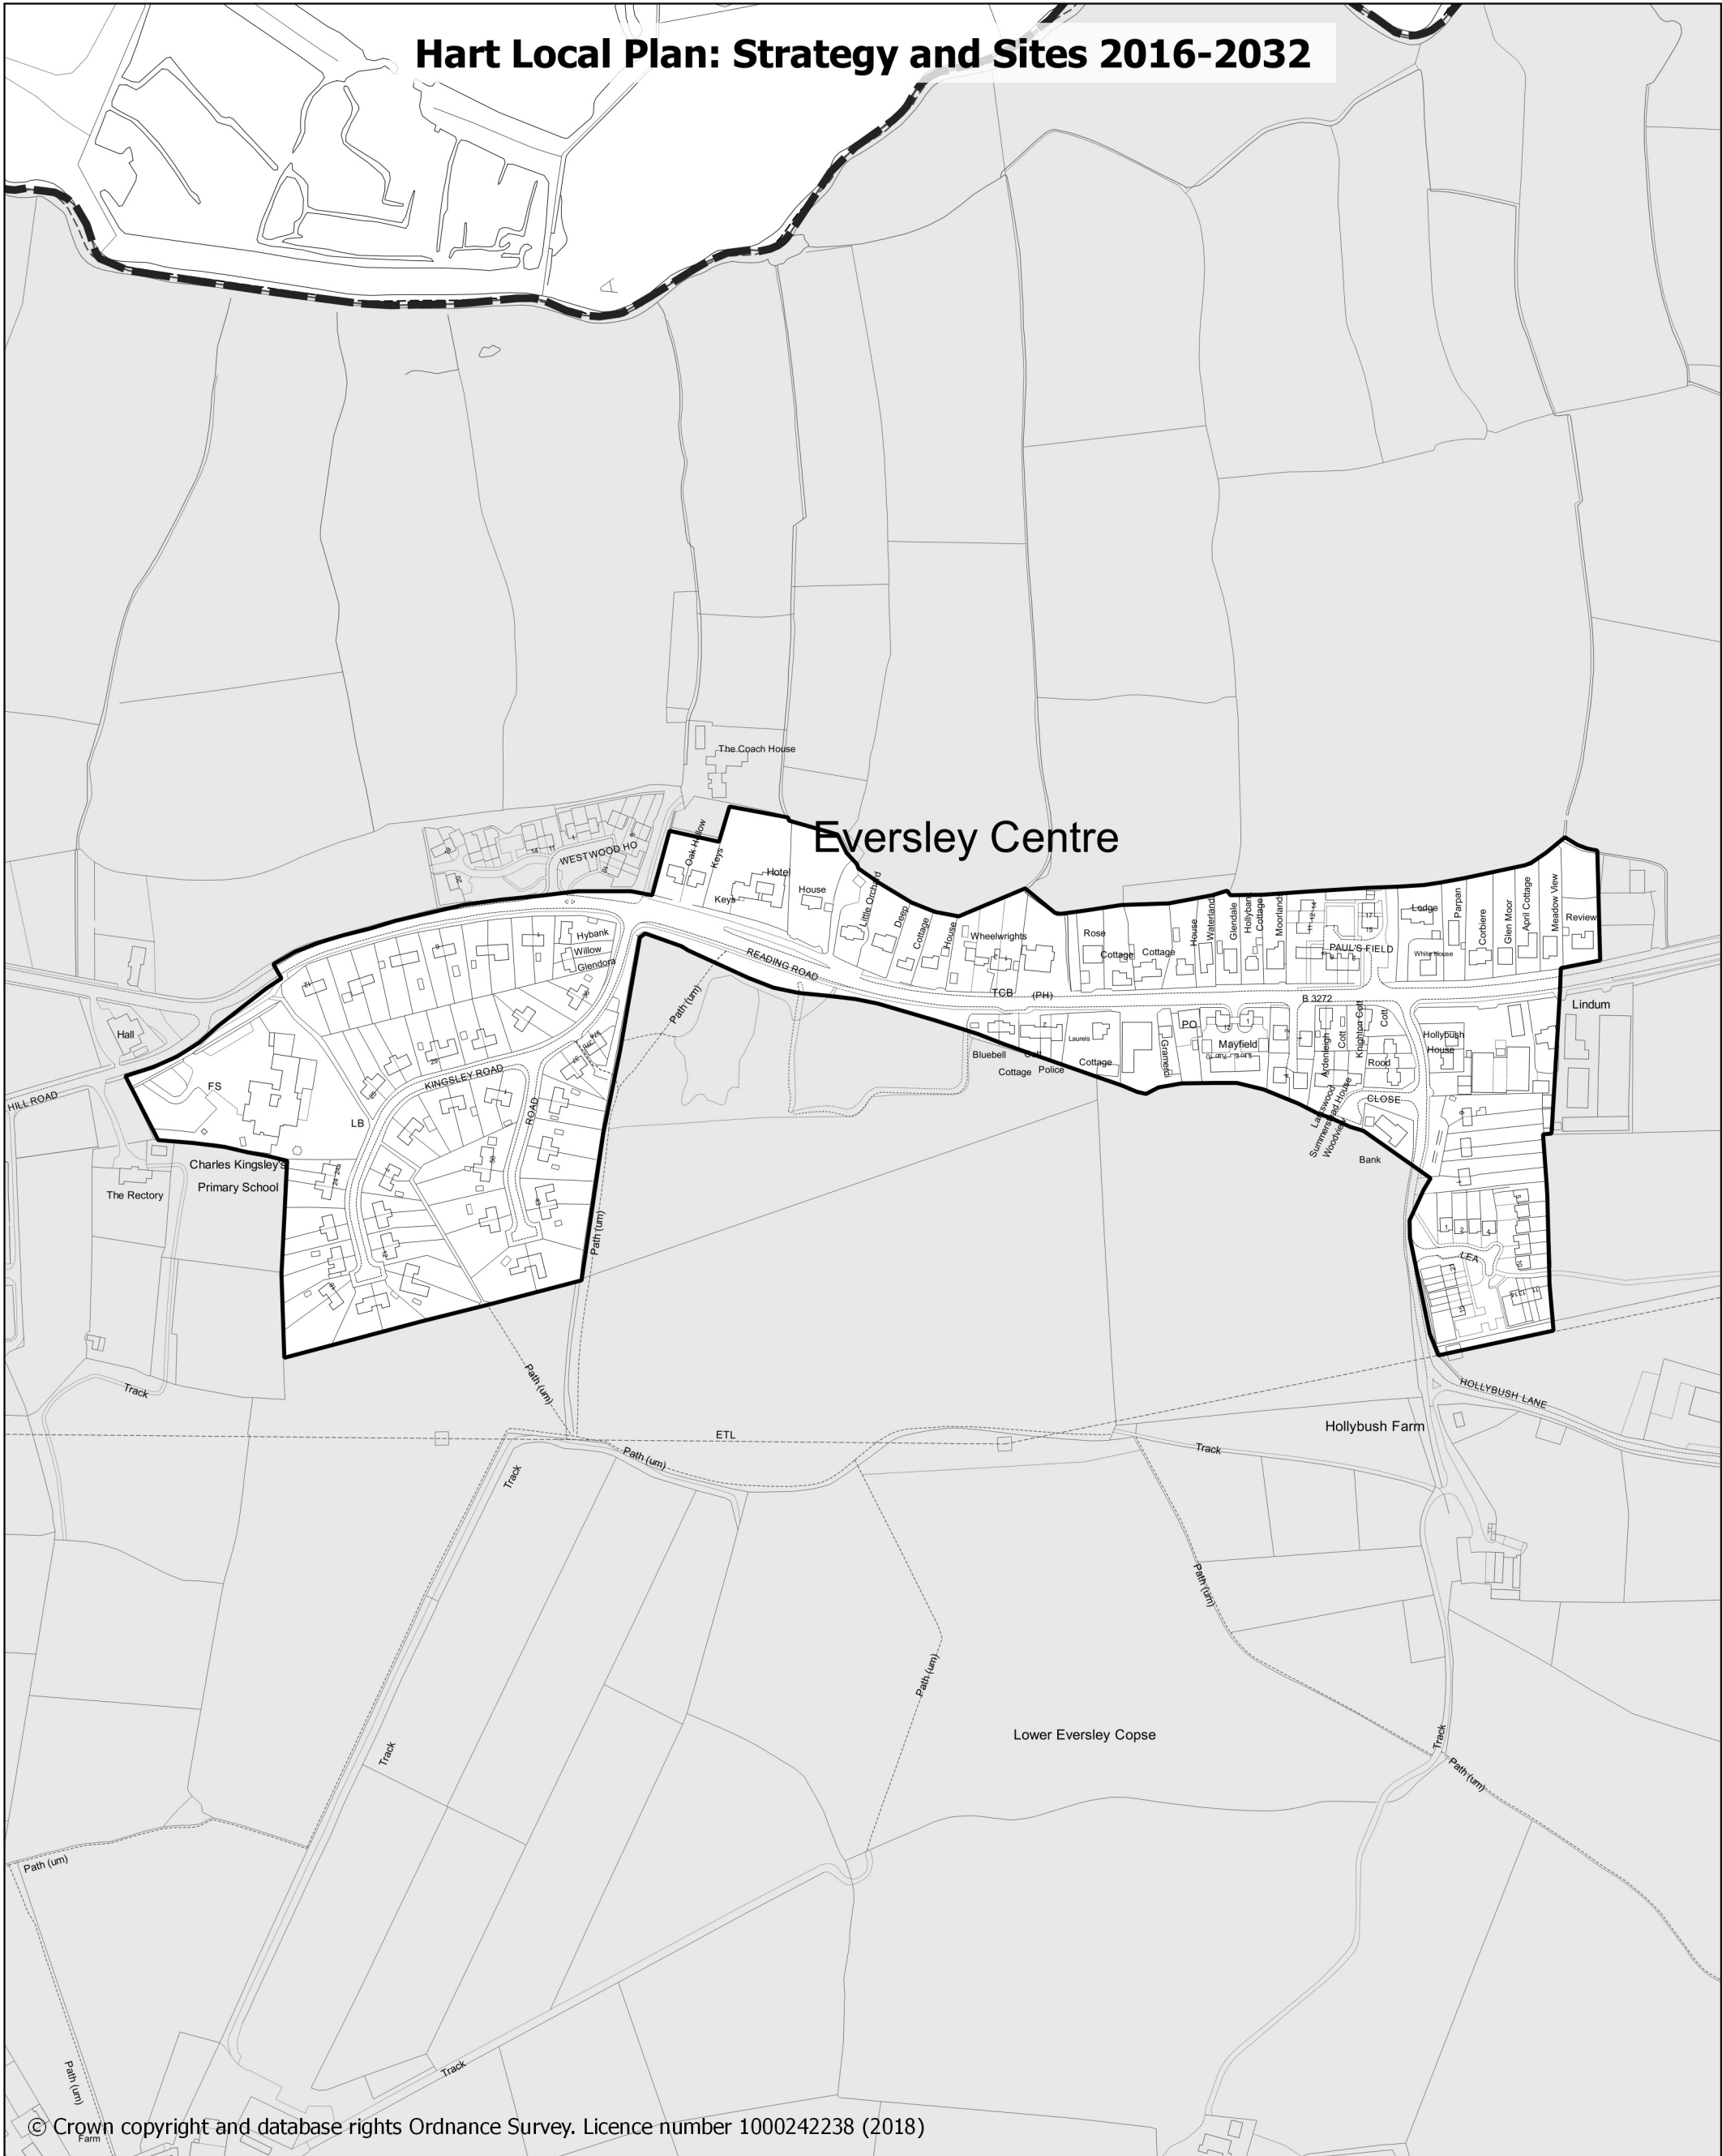

Hart Local Plan: Strategy and Sites 2016-2032

© Crown copyright and database rights Ordnance Survey. Licence number 1000242238 (2018)

-  Hart District Council Boundary
-  Settlement Policy Boundary
-  Countryside

INSET MAP 6 Eversley Centre