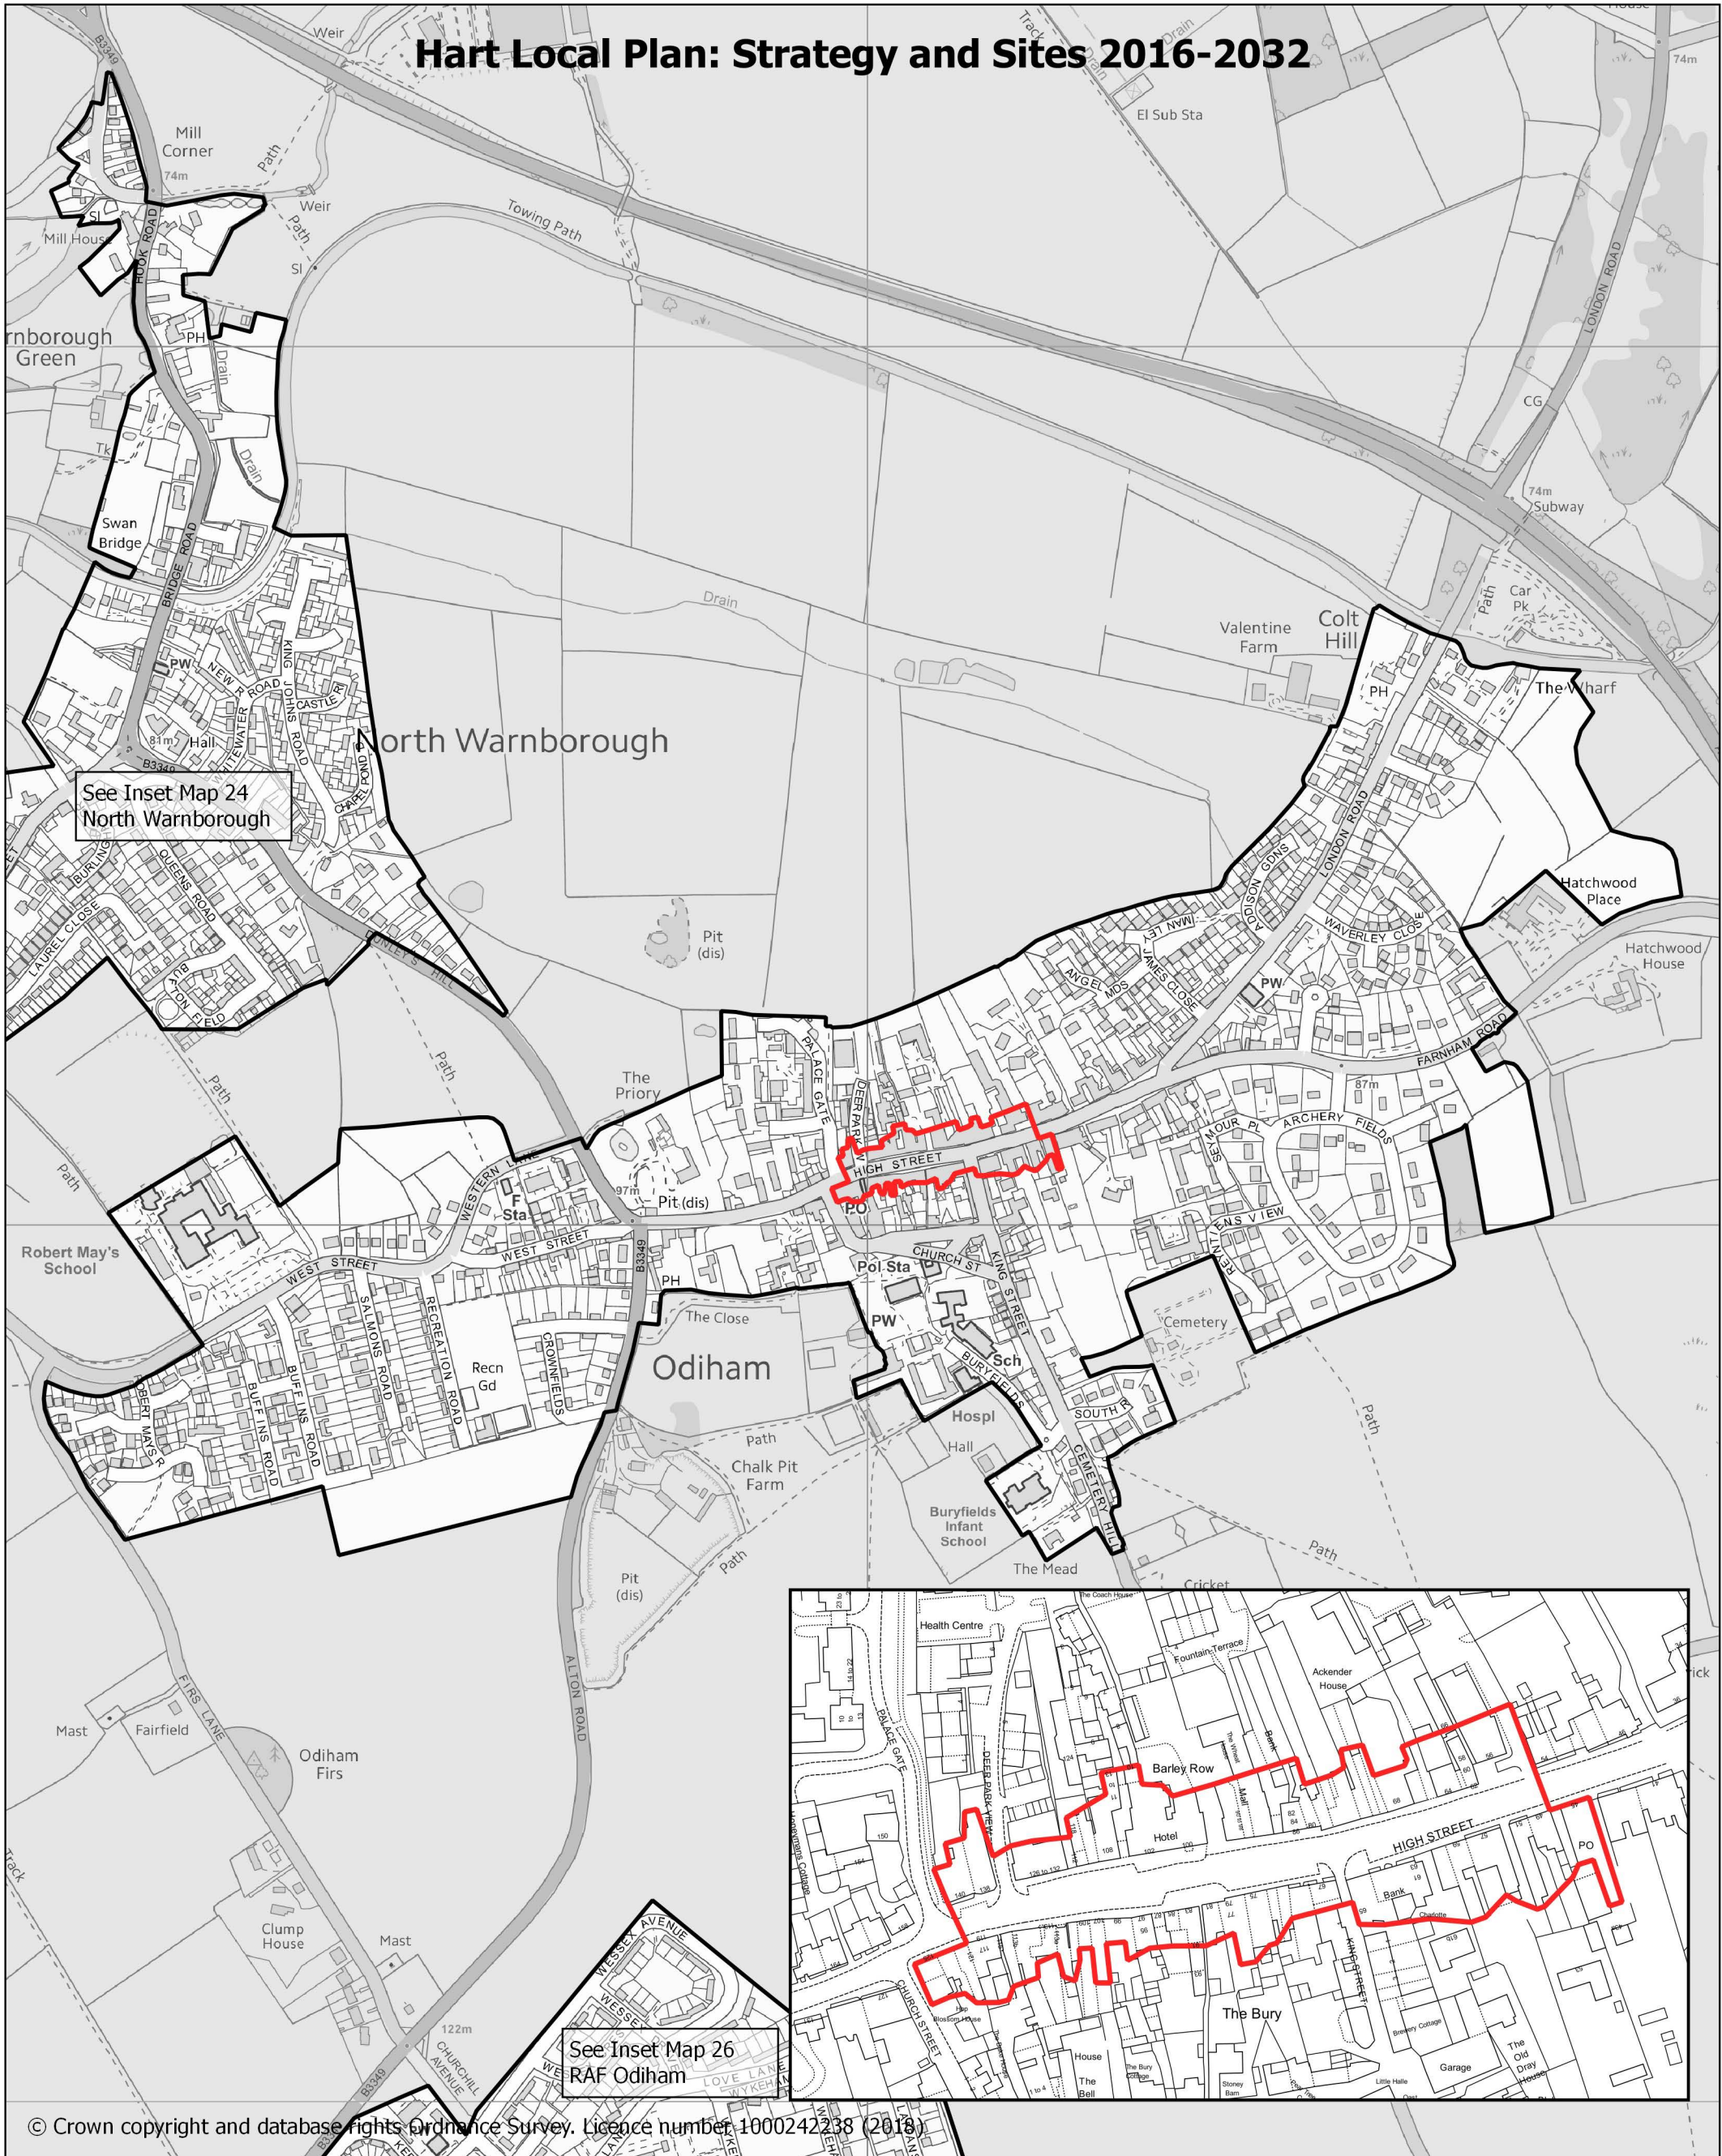

# Hart Local Plan: Strategy and Sites 2016-2032

© Crown copyright and database rights Ordnance Survey. Licence number 1000242238 (2018)

- Settlement Policy Boundary
- Countryside
- ED4 Town, District and Local Centres & ED6 Local Centres

## INSET MAP 25 Odiham