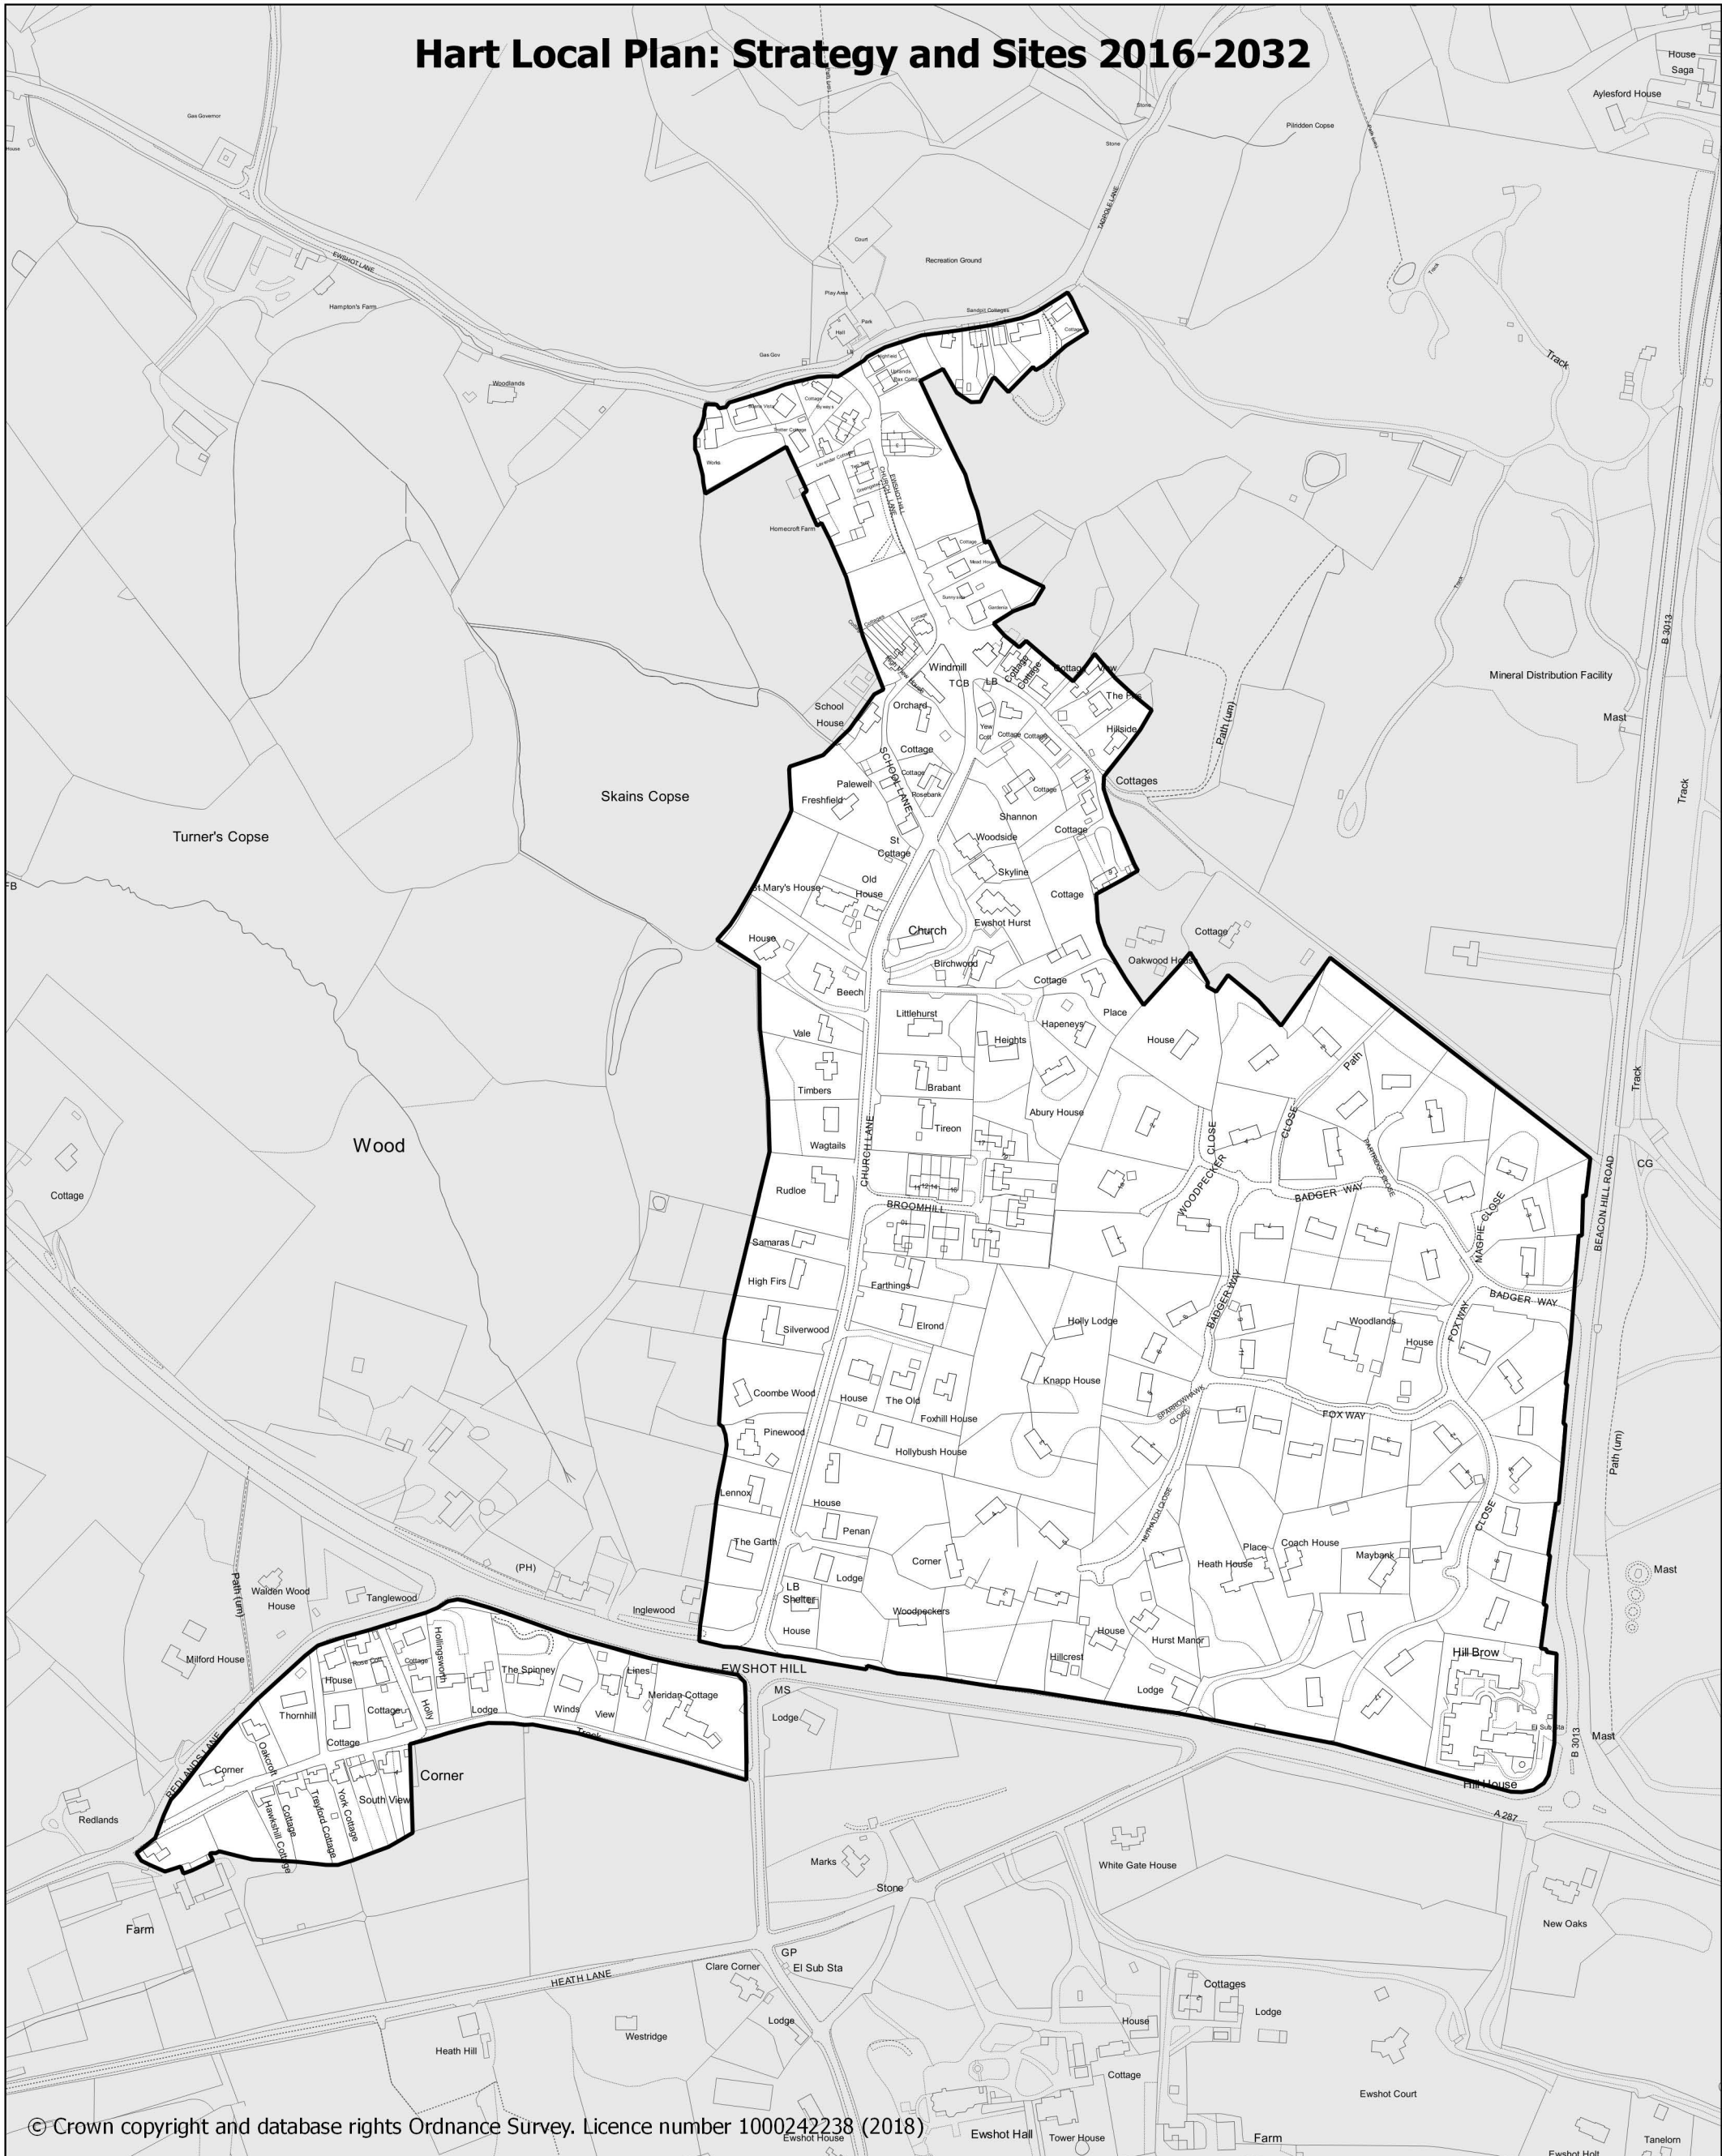

Hart Local Plan: Strategy and Sites 2016-2032

© Crown copyright and database rights Ordnance Survey. Licence number 1000242238 (2018)

- Settlement Policy Boundary
- Countryside

INSET MAP 9 Ewshot

1:4,000