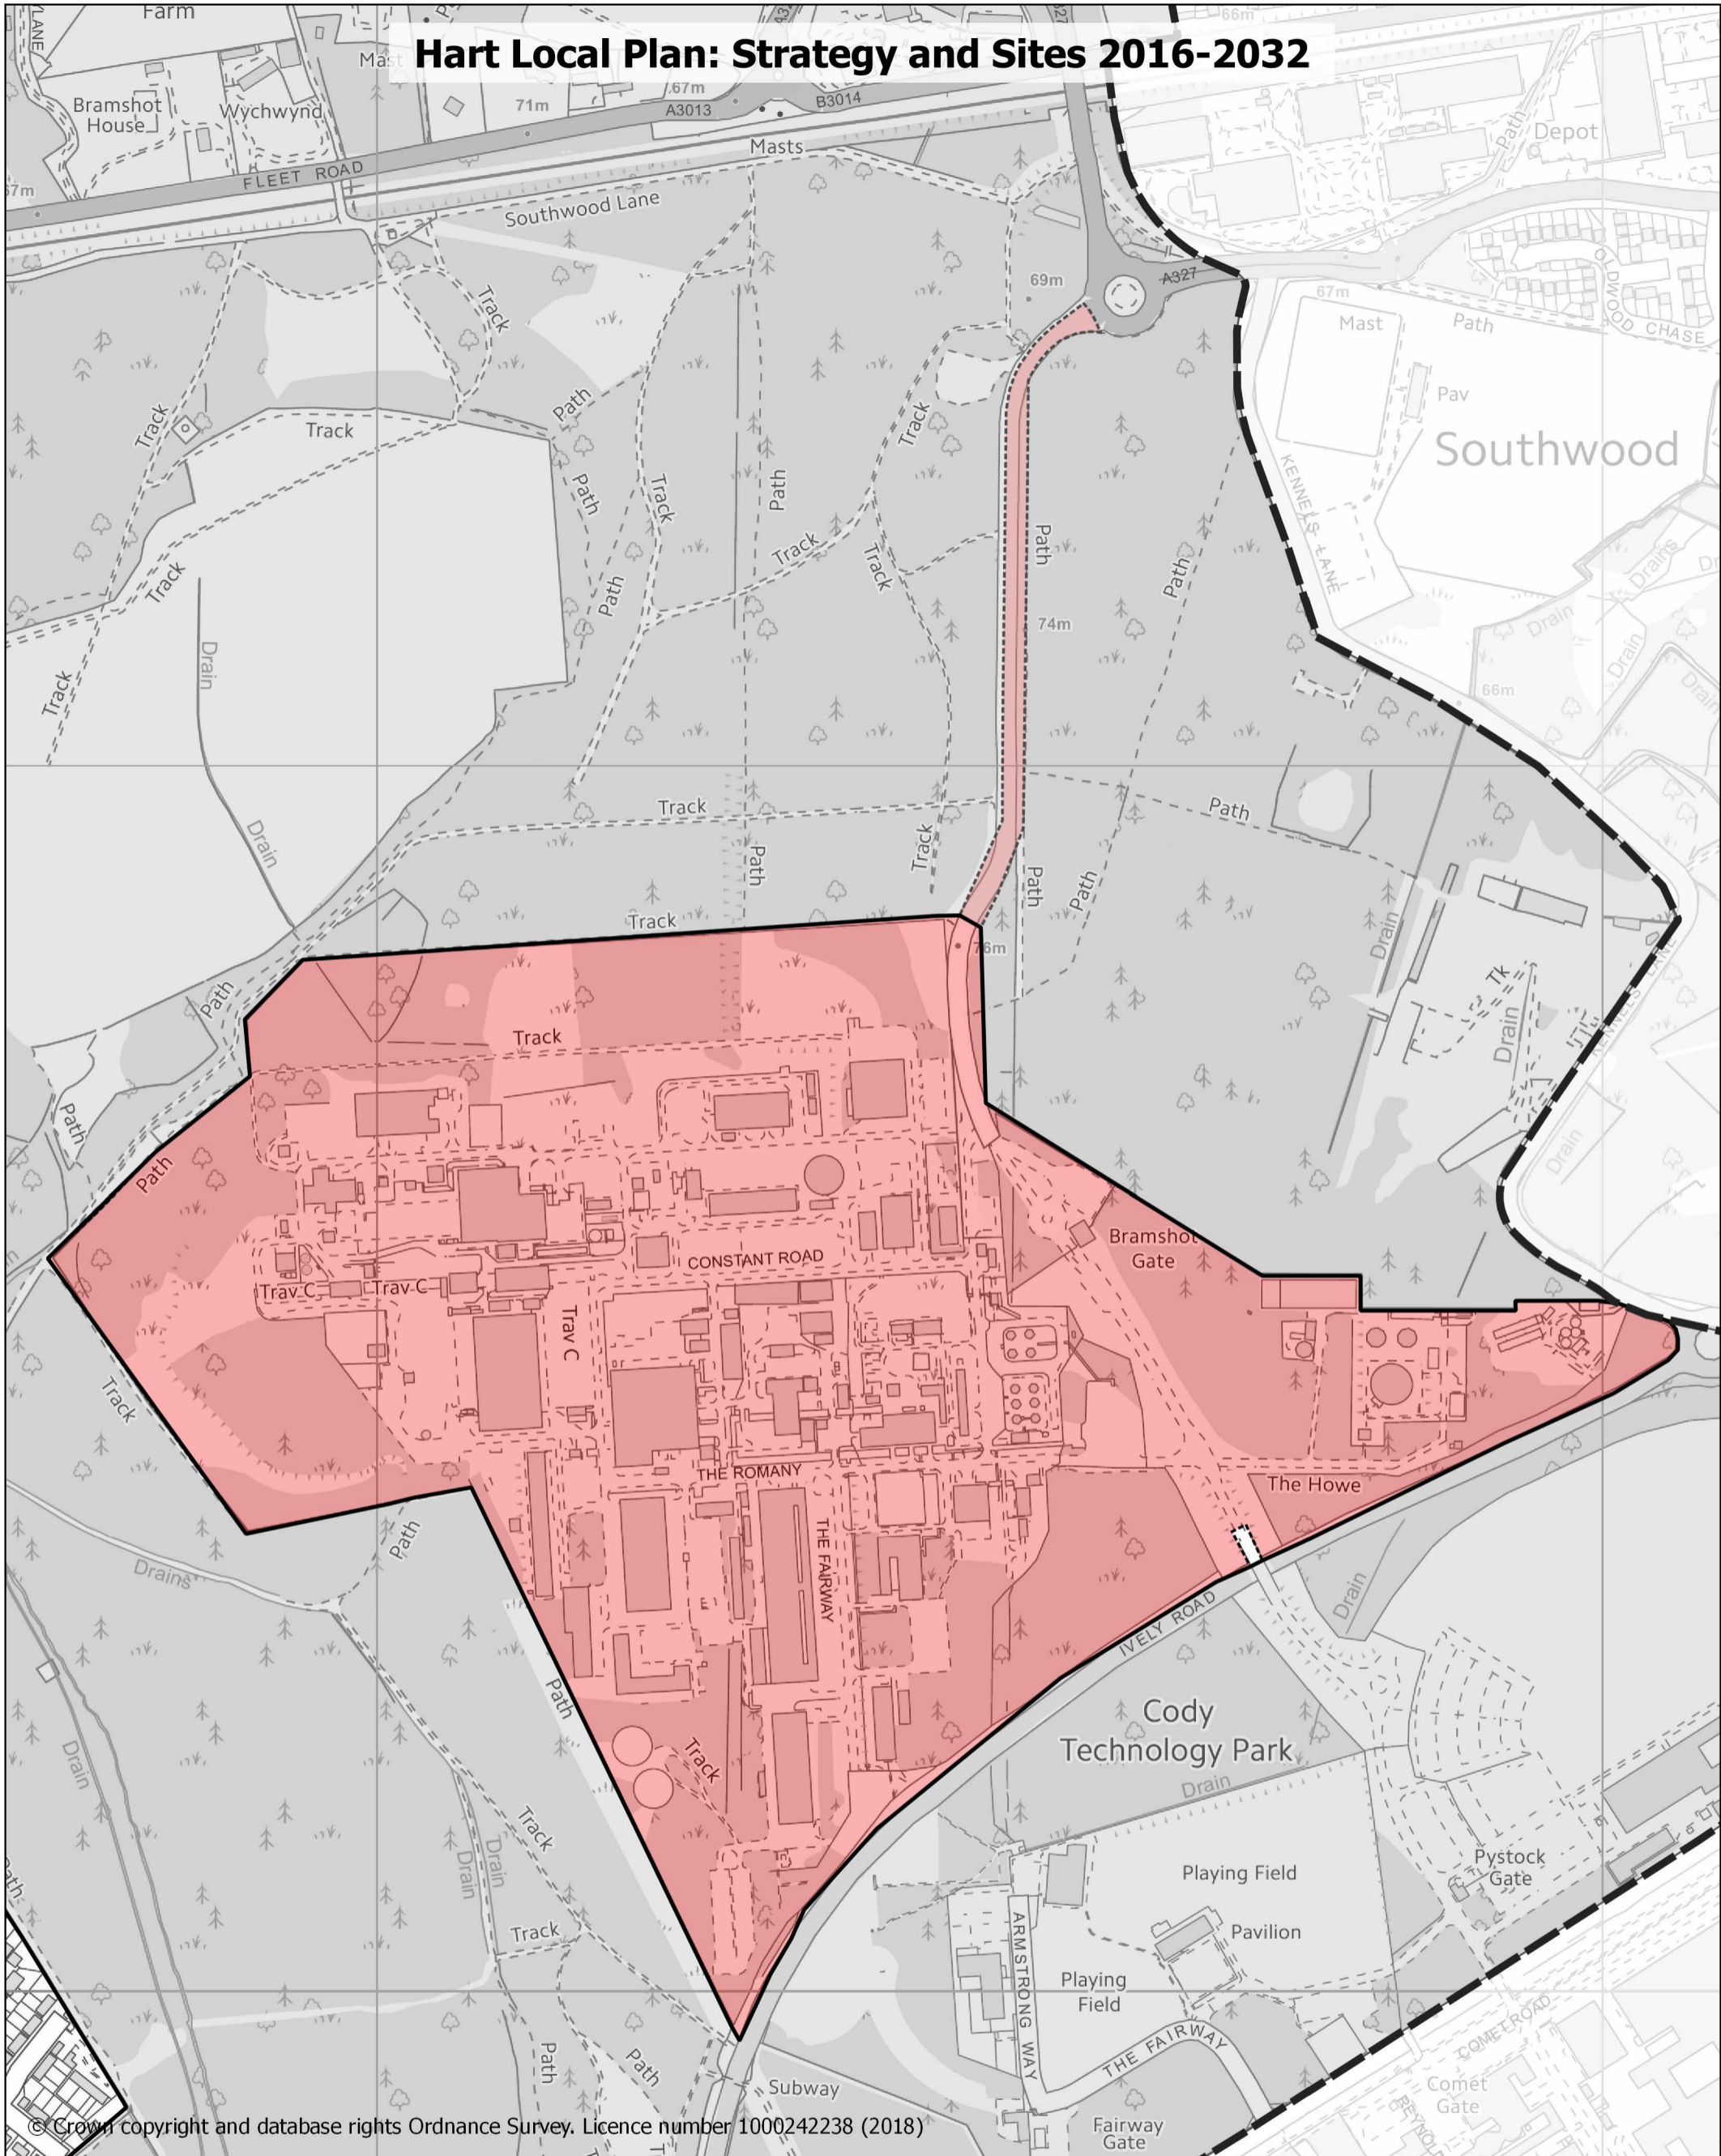

Hart Local Plan: Strategy and Sites 2016-2032

© Crown copyright and database rights Ordnance Survey. Licence number 1000242238 (2018)

-  Hart District Council Boundary
-  Settlement Policy Boundary
-  Countryside
-  SS2 Hartland Village

INSET MAP 13 Hartland Village

1:5,000