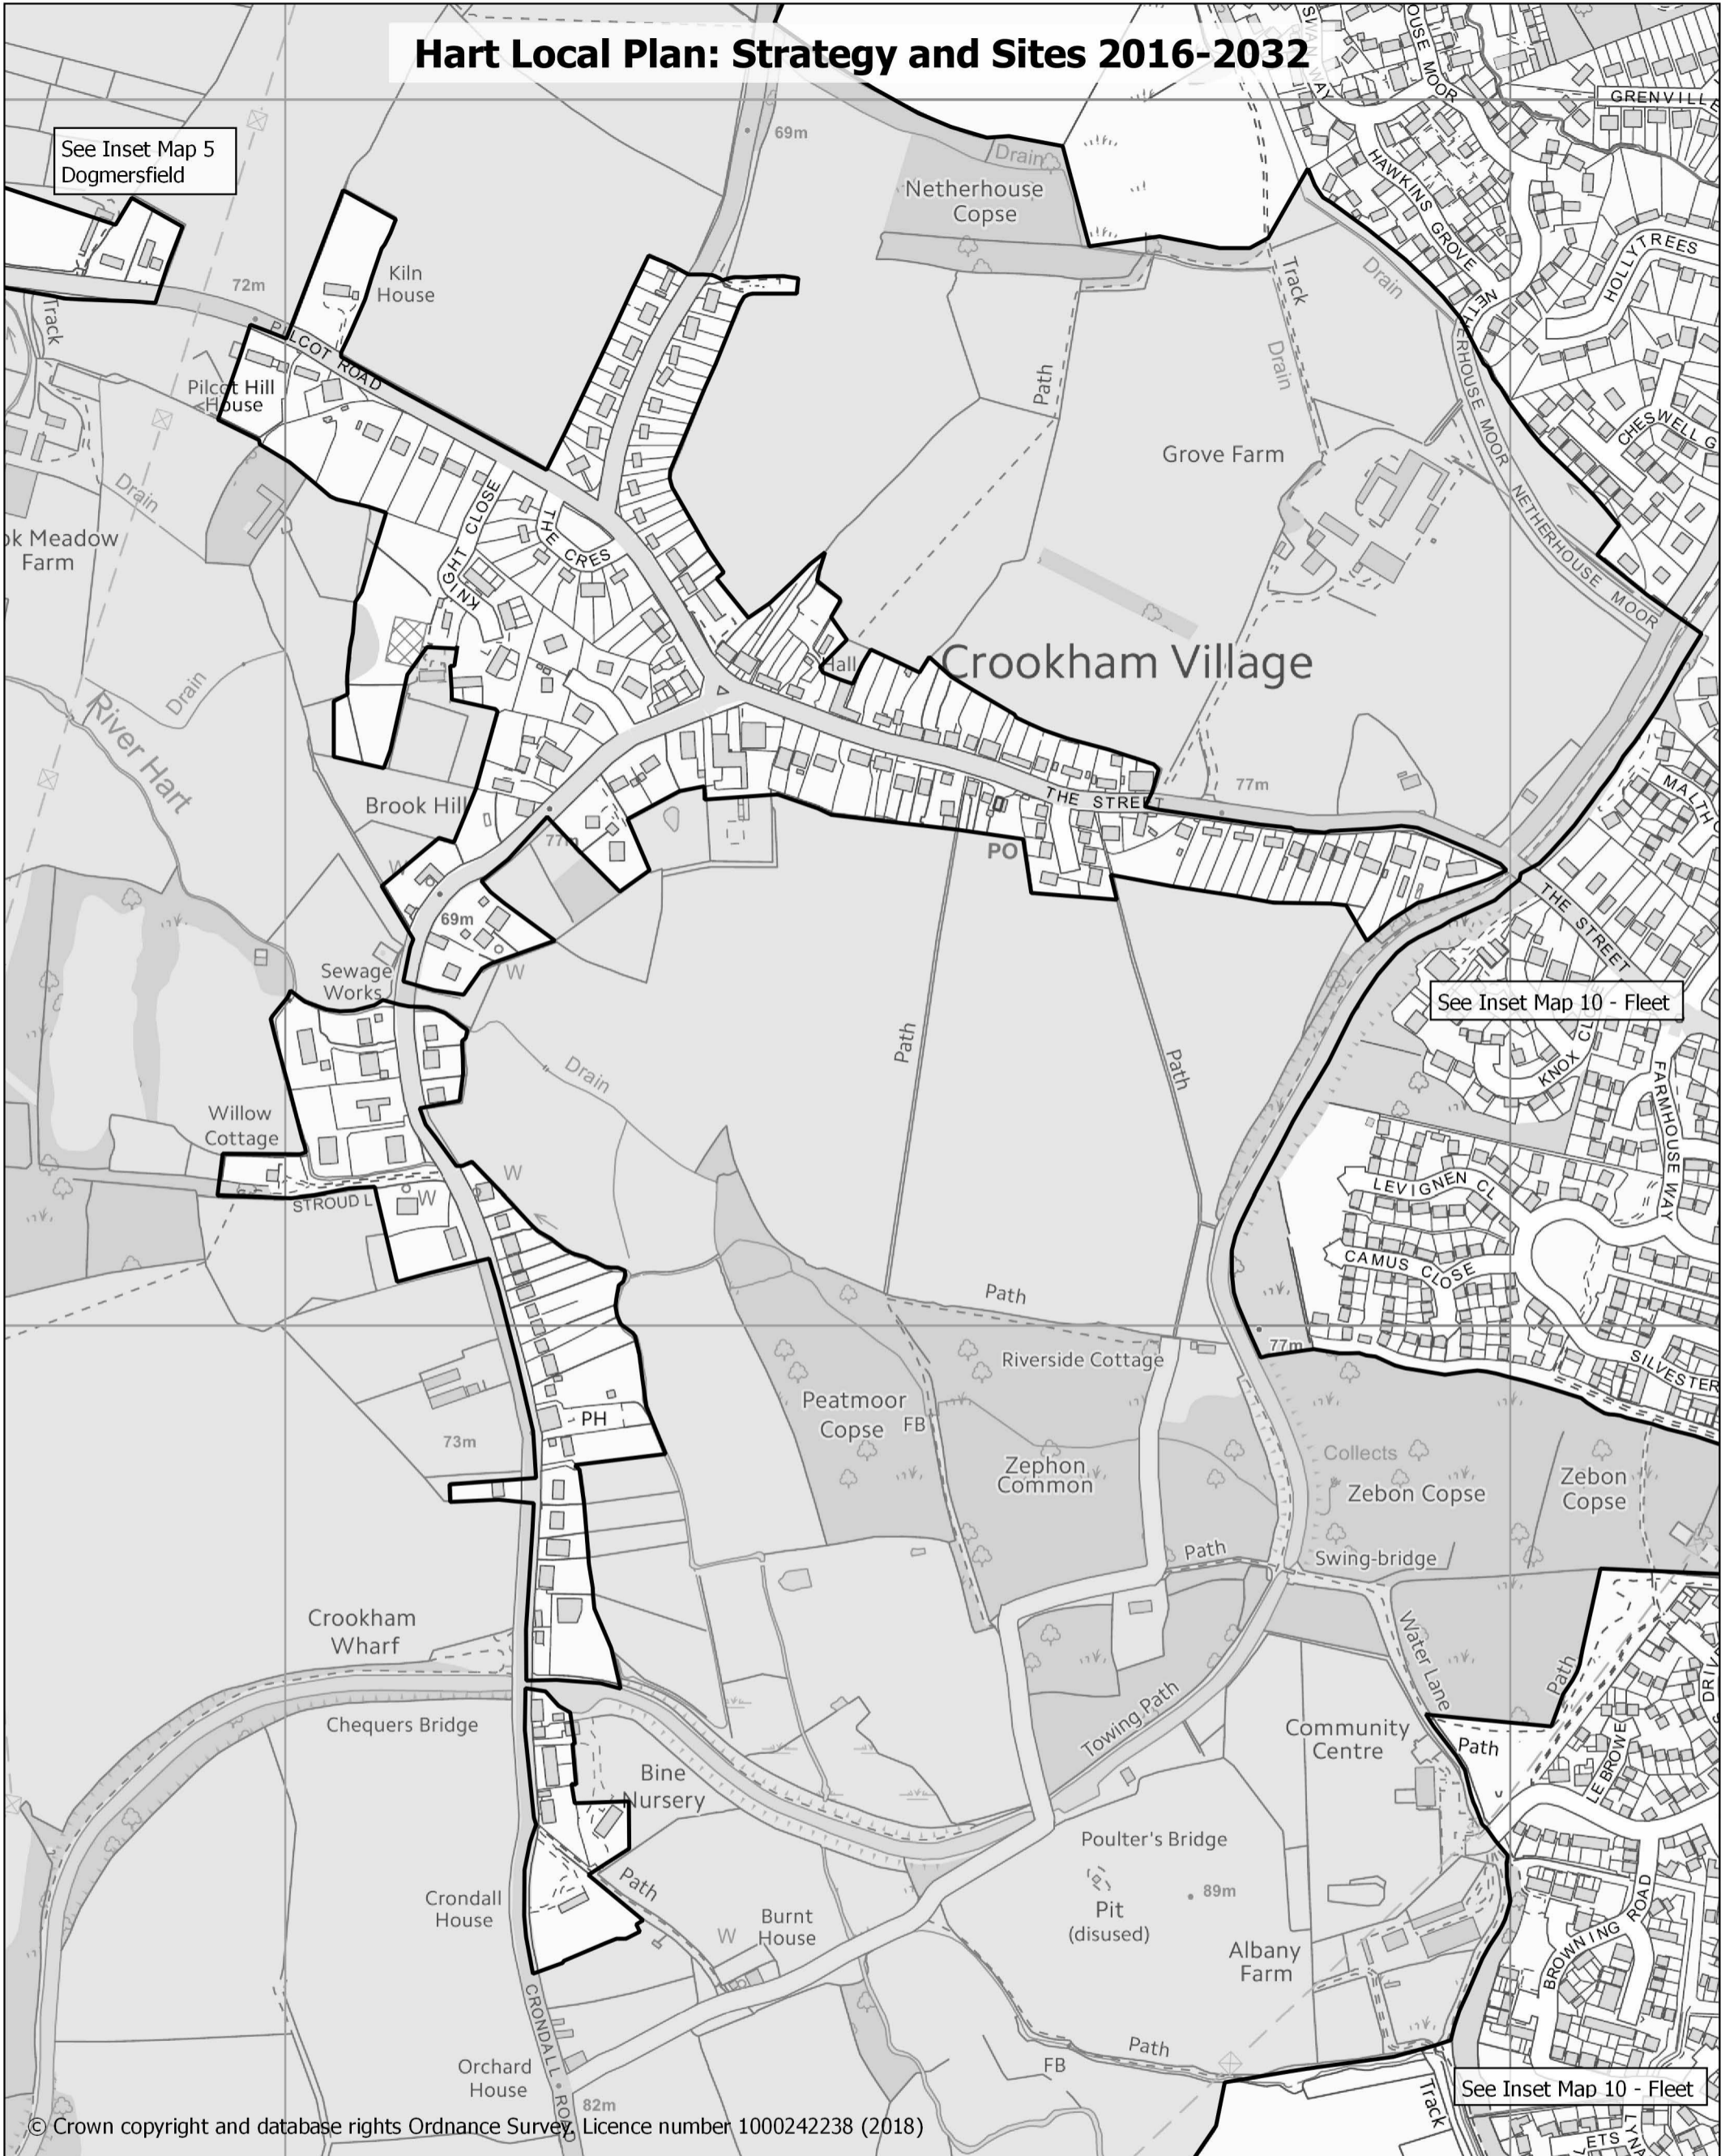

Hart Local Plan: Strategy and Sites 2016-2032

© Crown copyright and database rights Ordnance Survey, Licence number 1000242238 (2018)

- Settlement Policy Boundary
- Countryside

INSET MAP 4 Crookham Village

1:5,000