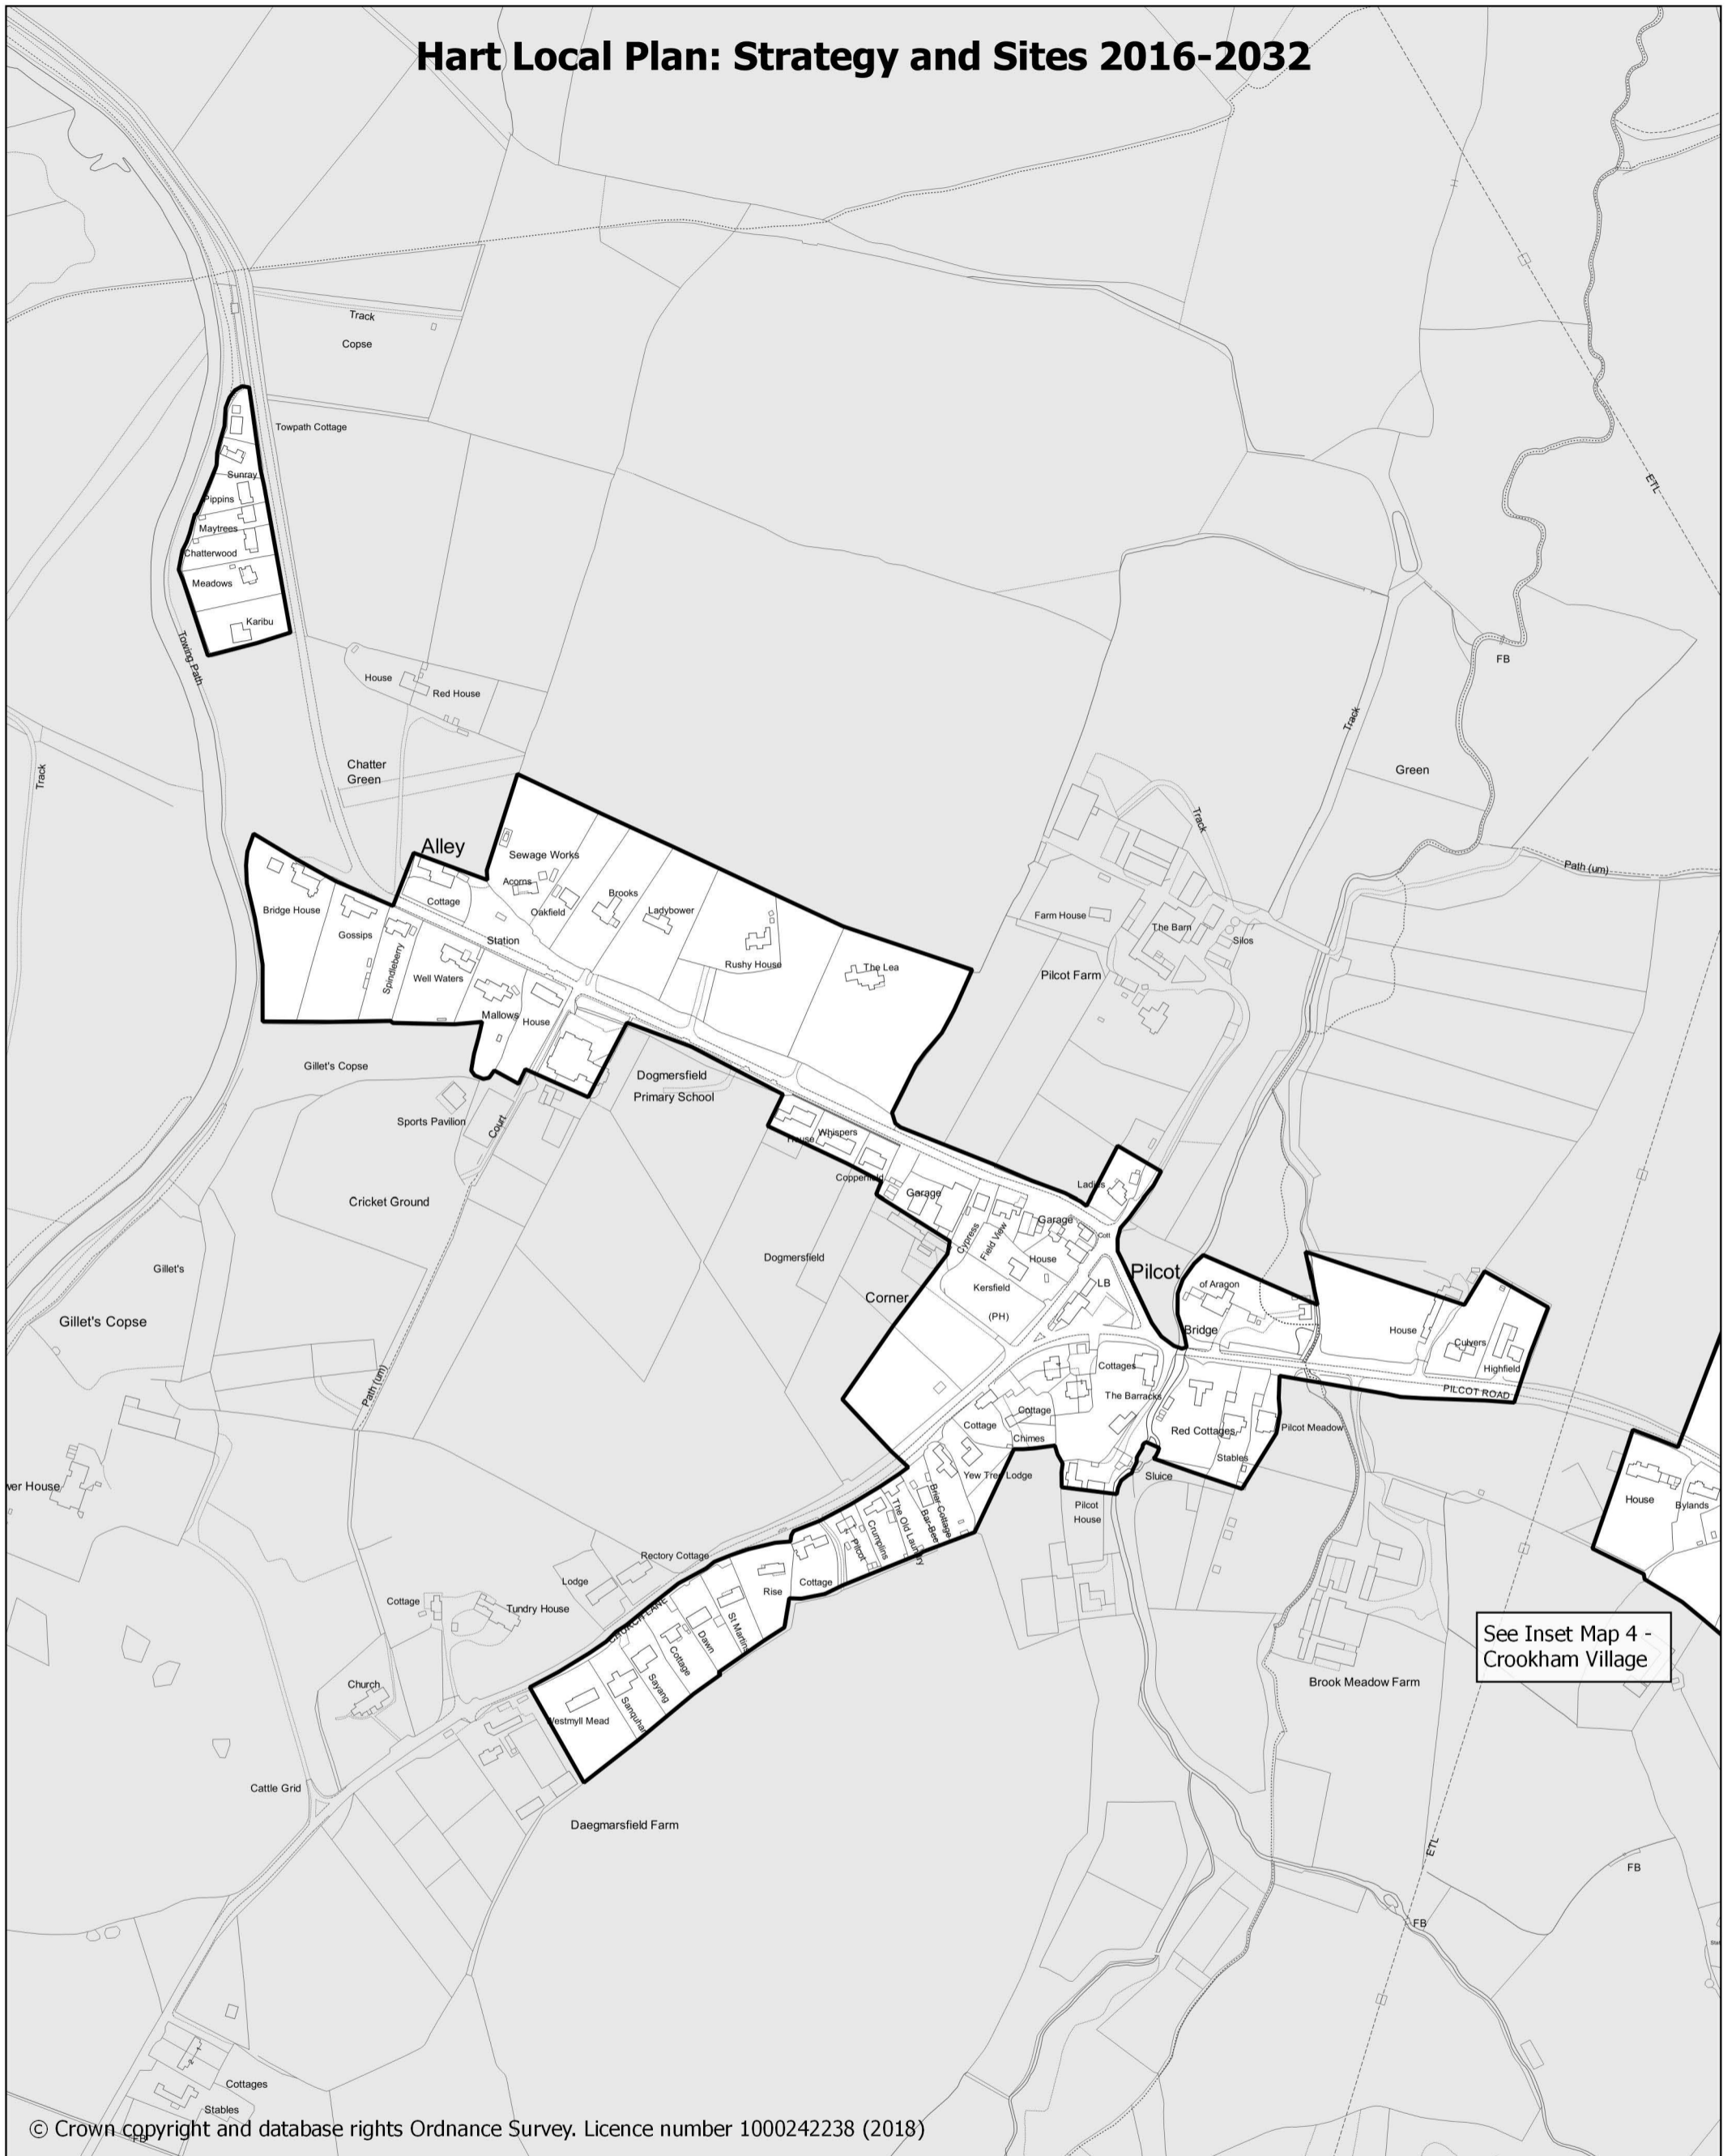

Hart Local Plan: Strategy and Sites 2016-2032

© Crown copyright and database rights Ordnance Survey. Licence number 1000242238 (2018)

- Settlement Policy Boundary
- Countryside

INSET MAP 5 Dogmersfield

1:4,000