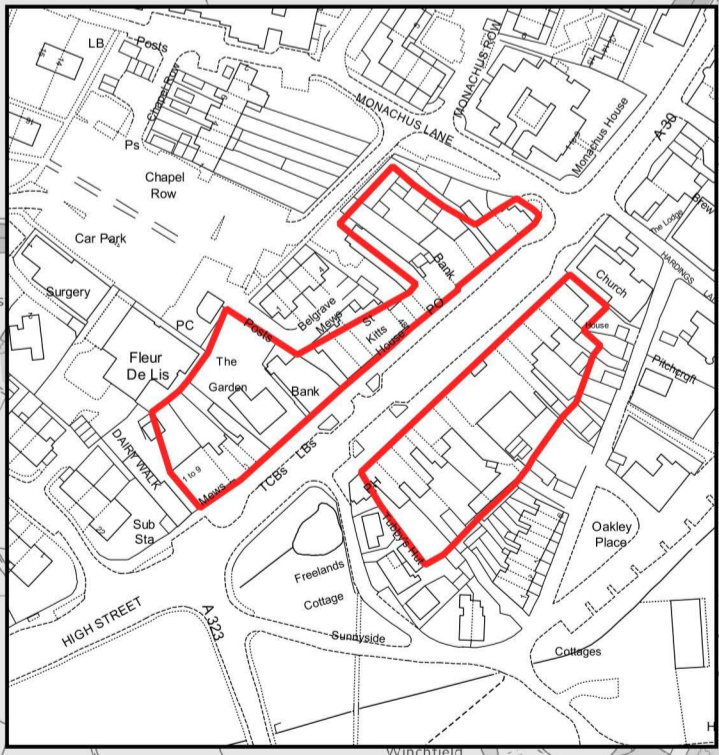

Hart Local Plan: Strategy and Sites 2016-2032

© Crown copyright and database rights Ordnance Survey. Licence number 1000242238 (2018)

- Settlement Policy Boundary
- Countryside
- ED4 Town, District and Local Centres & ED6 Local Centres

INSET MAP 14 Hartley Wintney