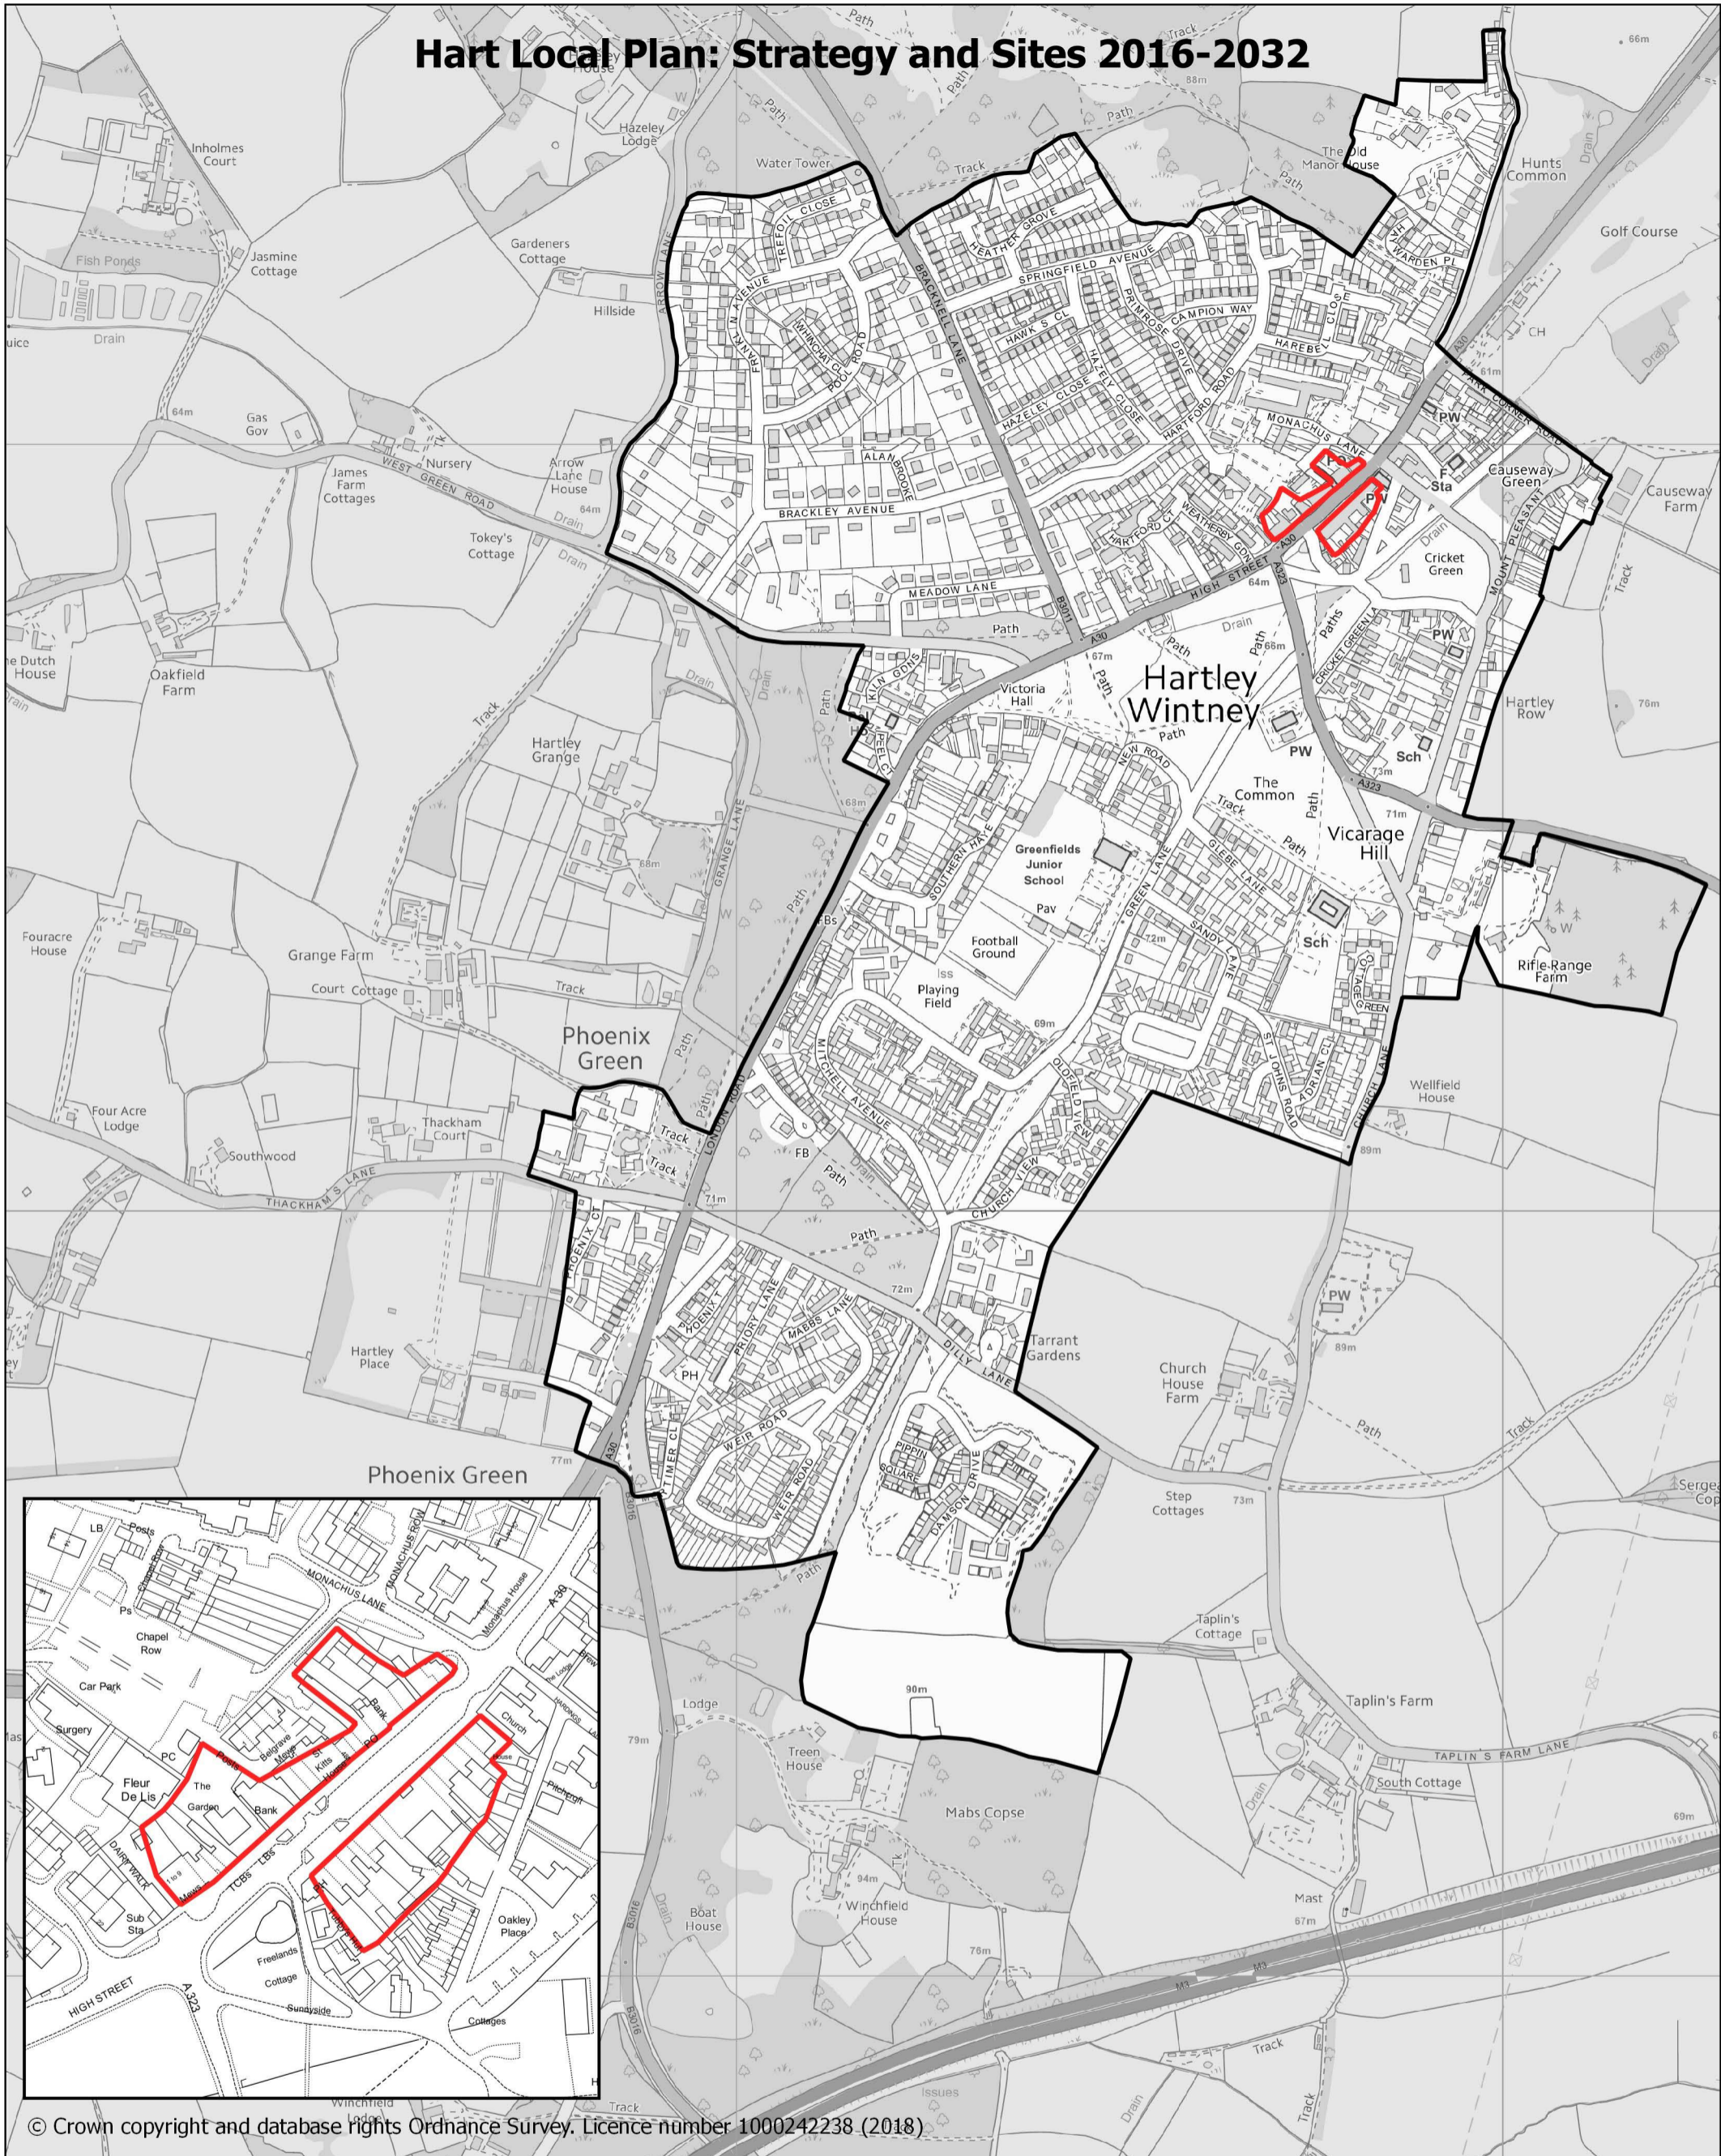

Hart Local Plan: Strategy and Sites 2016-2032

© Crown copyright and database rights Ordnance Survey. Licence number 1000242238 (2018)

- Settlement Policy Boundary
- Countryside
- ED4 Town, District and Local Centres & ED6 Local Centres

INSET MAP 14 Hartley Wintney