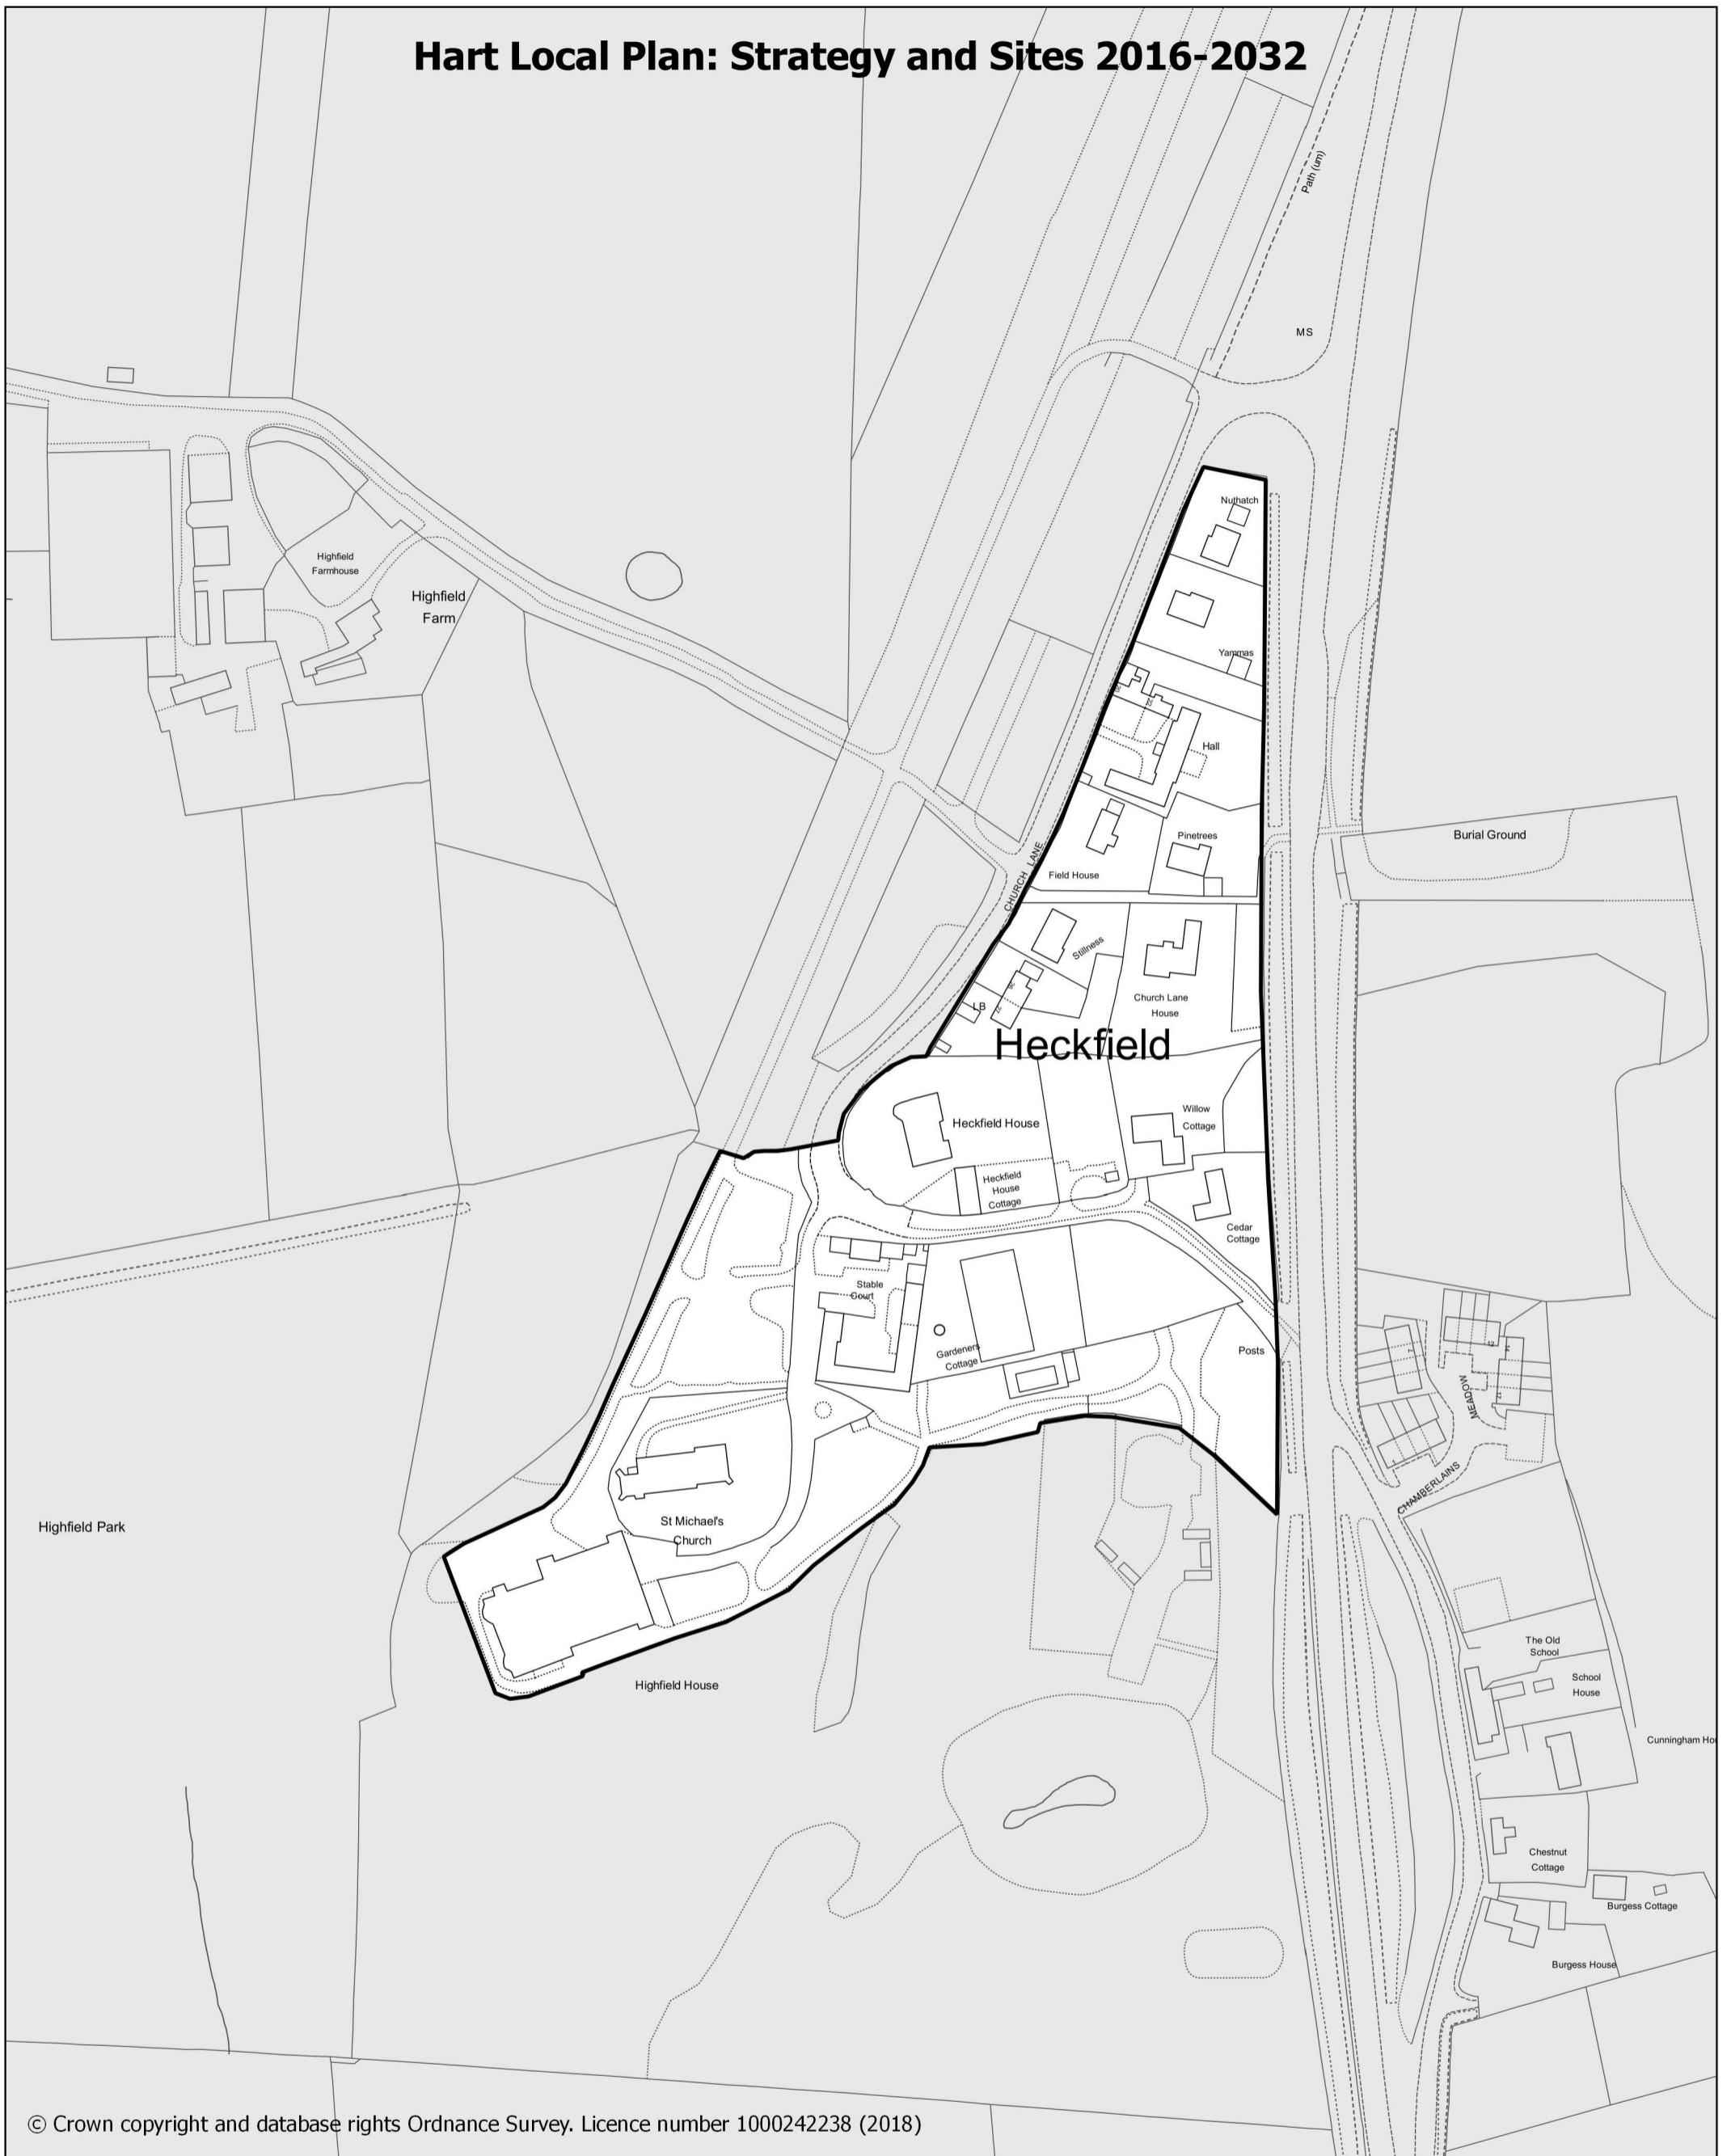

Hart Local Plan: Strategy and Sites 2016-2032

© Crown copyright and database rights Ordnance Survey. Licence number 1000242238 (2018)

-  Settlement Policy Boundary
-  Countryside

INSET MAP 18 Heckfield

1:2,000