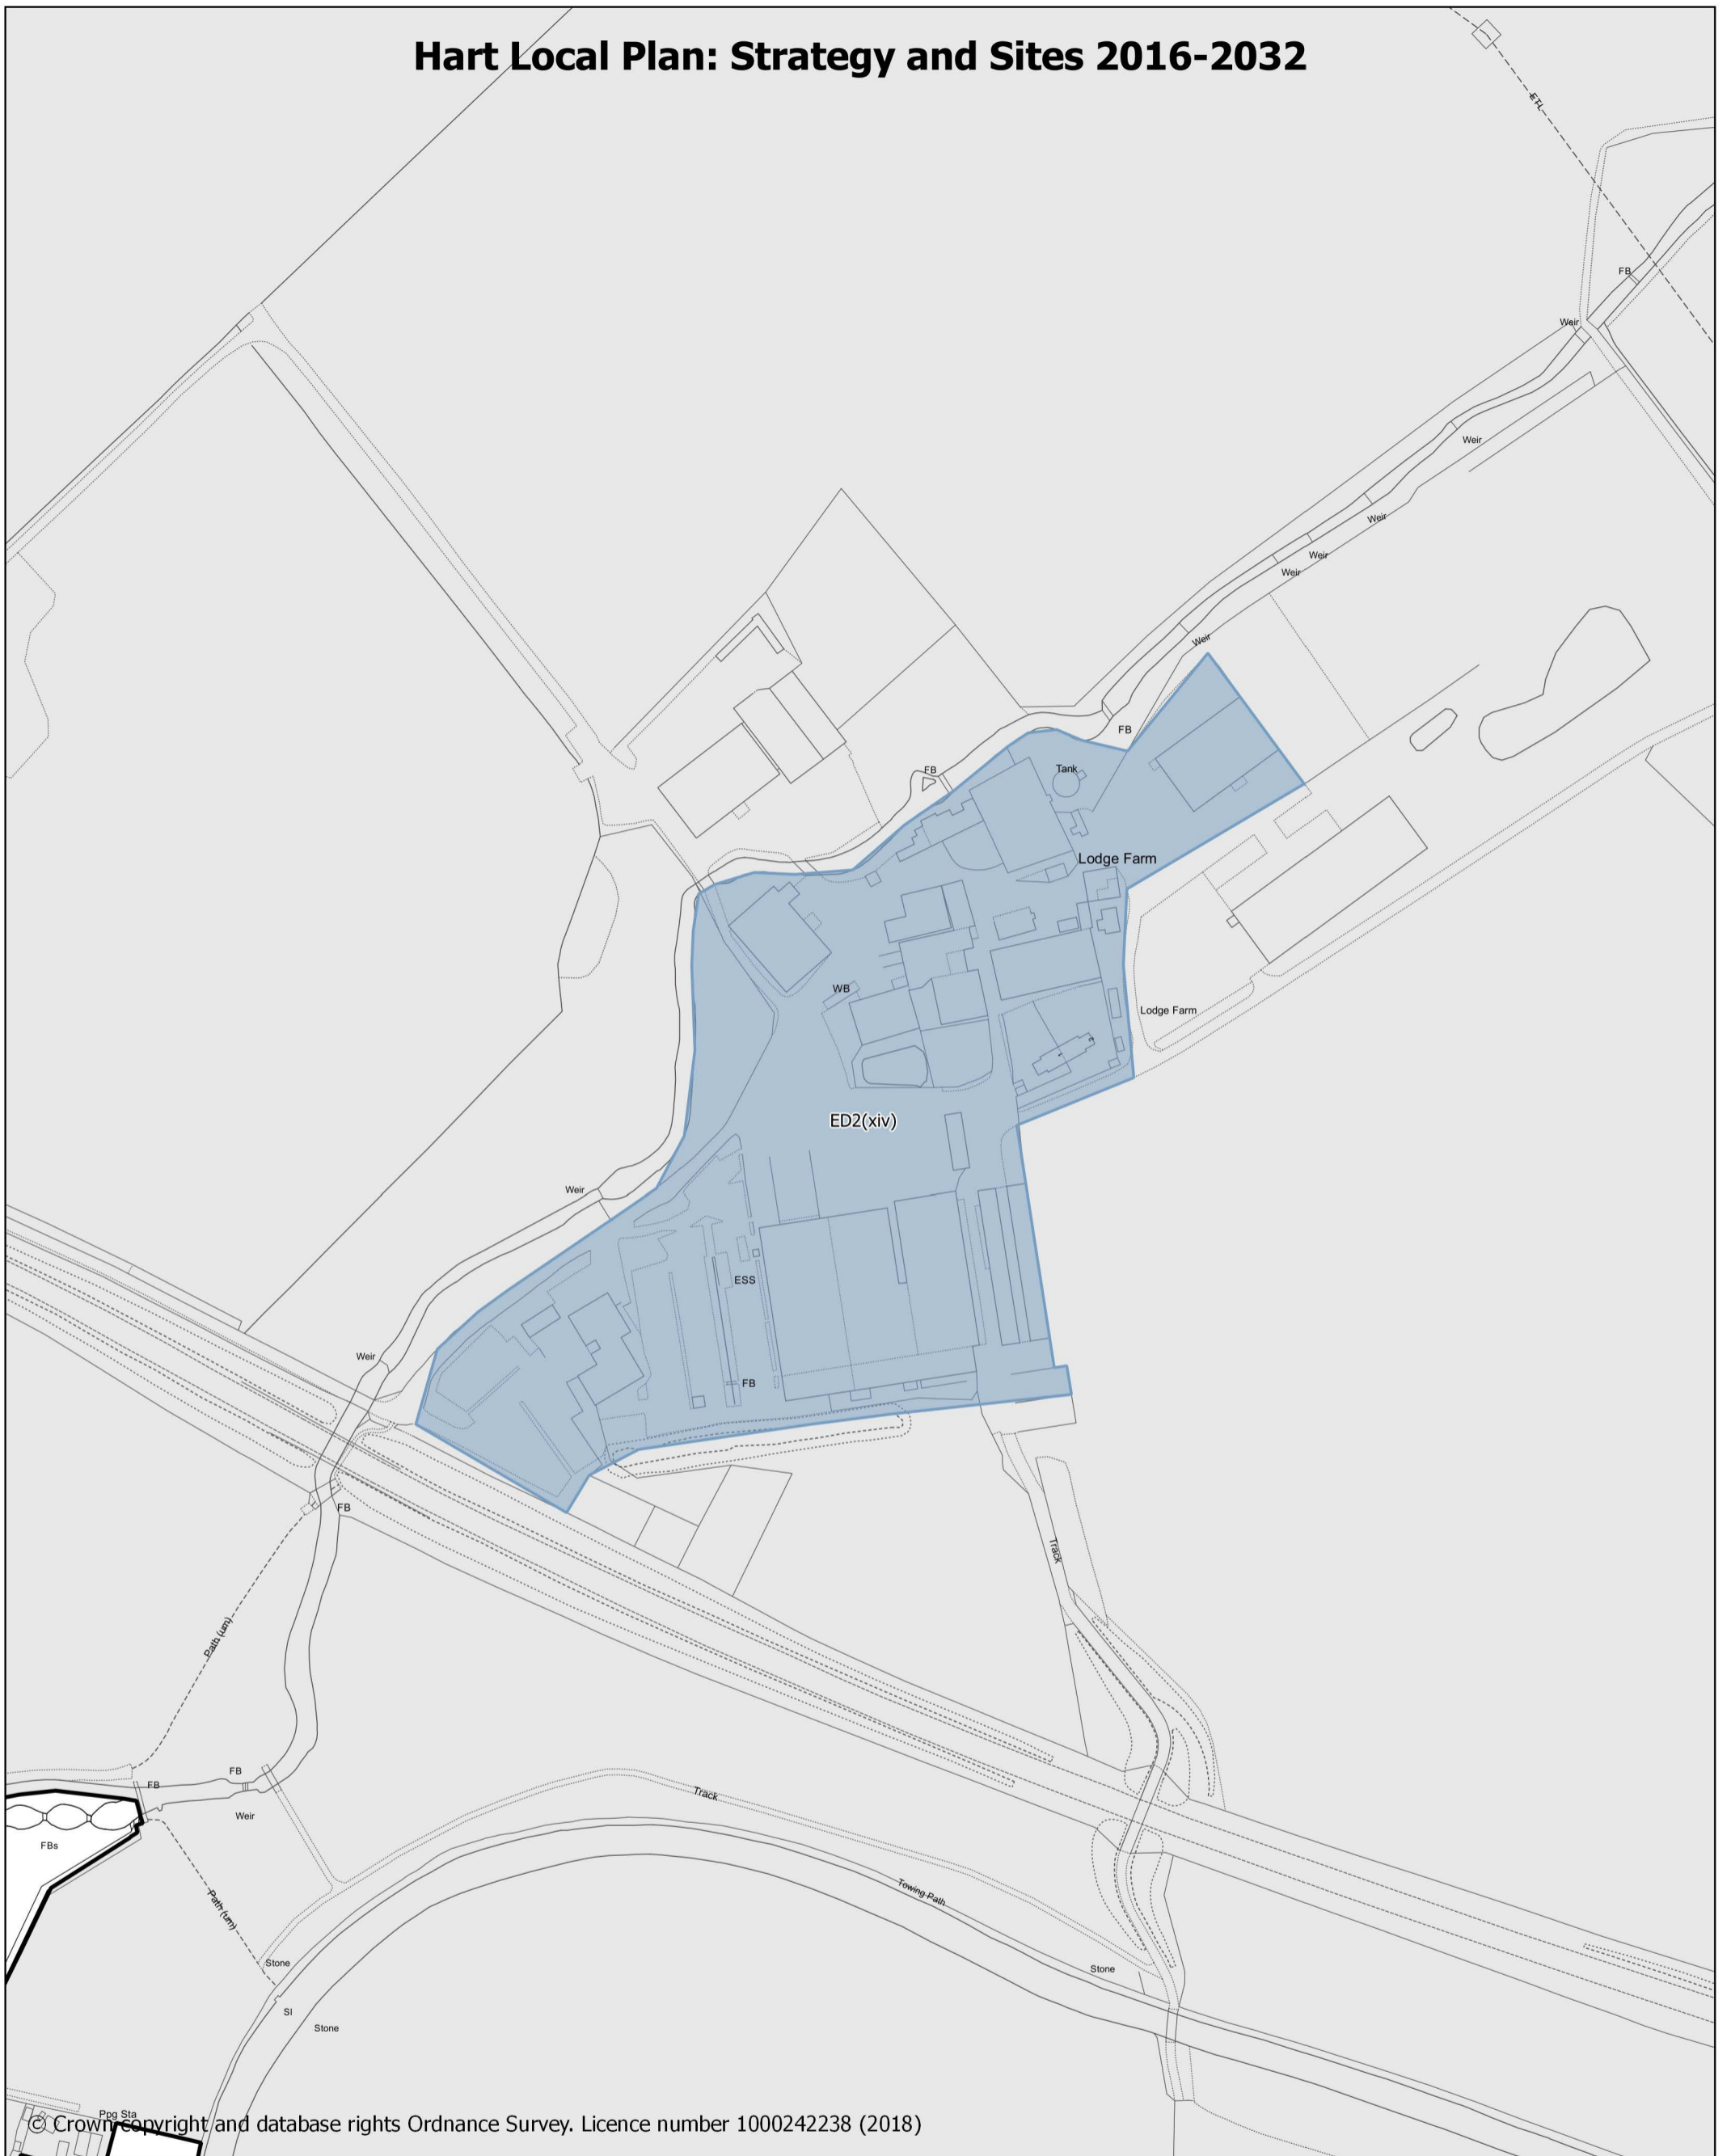

Hart Local Plan: Strategy and Sites 2016-2032

© Crown copyright and database rights Ordnance Survey. Licence number 1000242238 (2018)

-  Countryside
-  ED2 Locally Important Employment Sites

INSET MAP 36 Lodge Farm

1:2,500