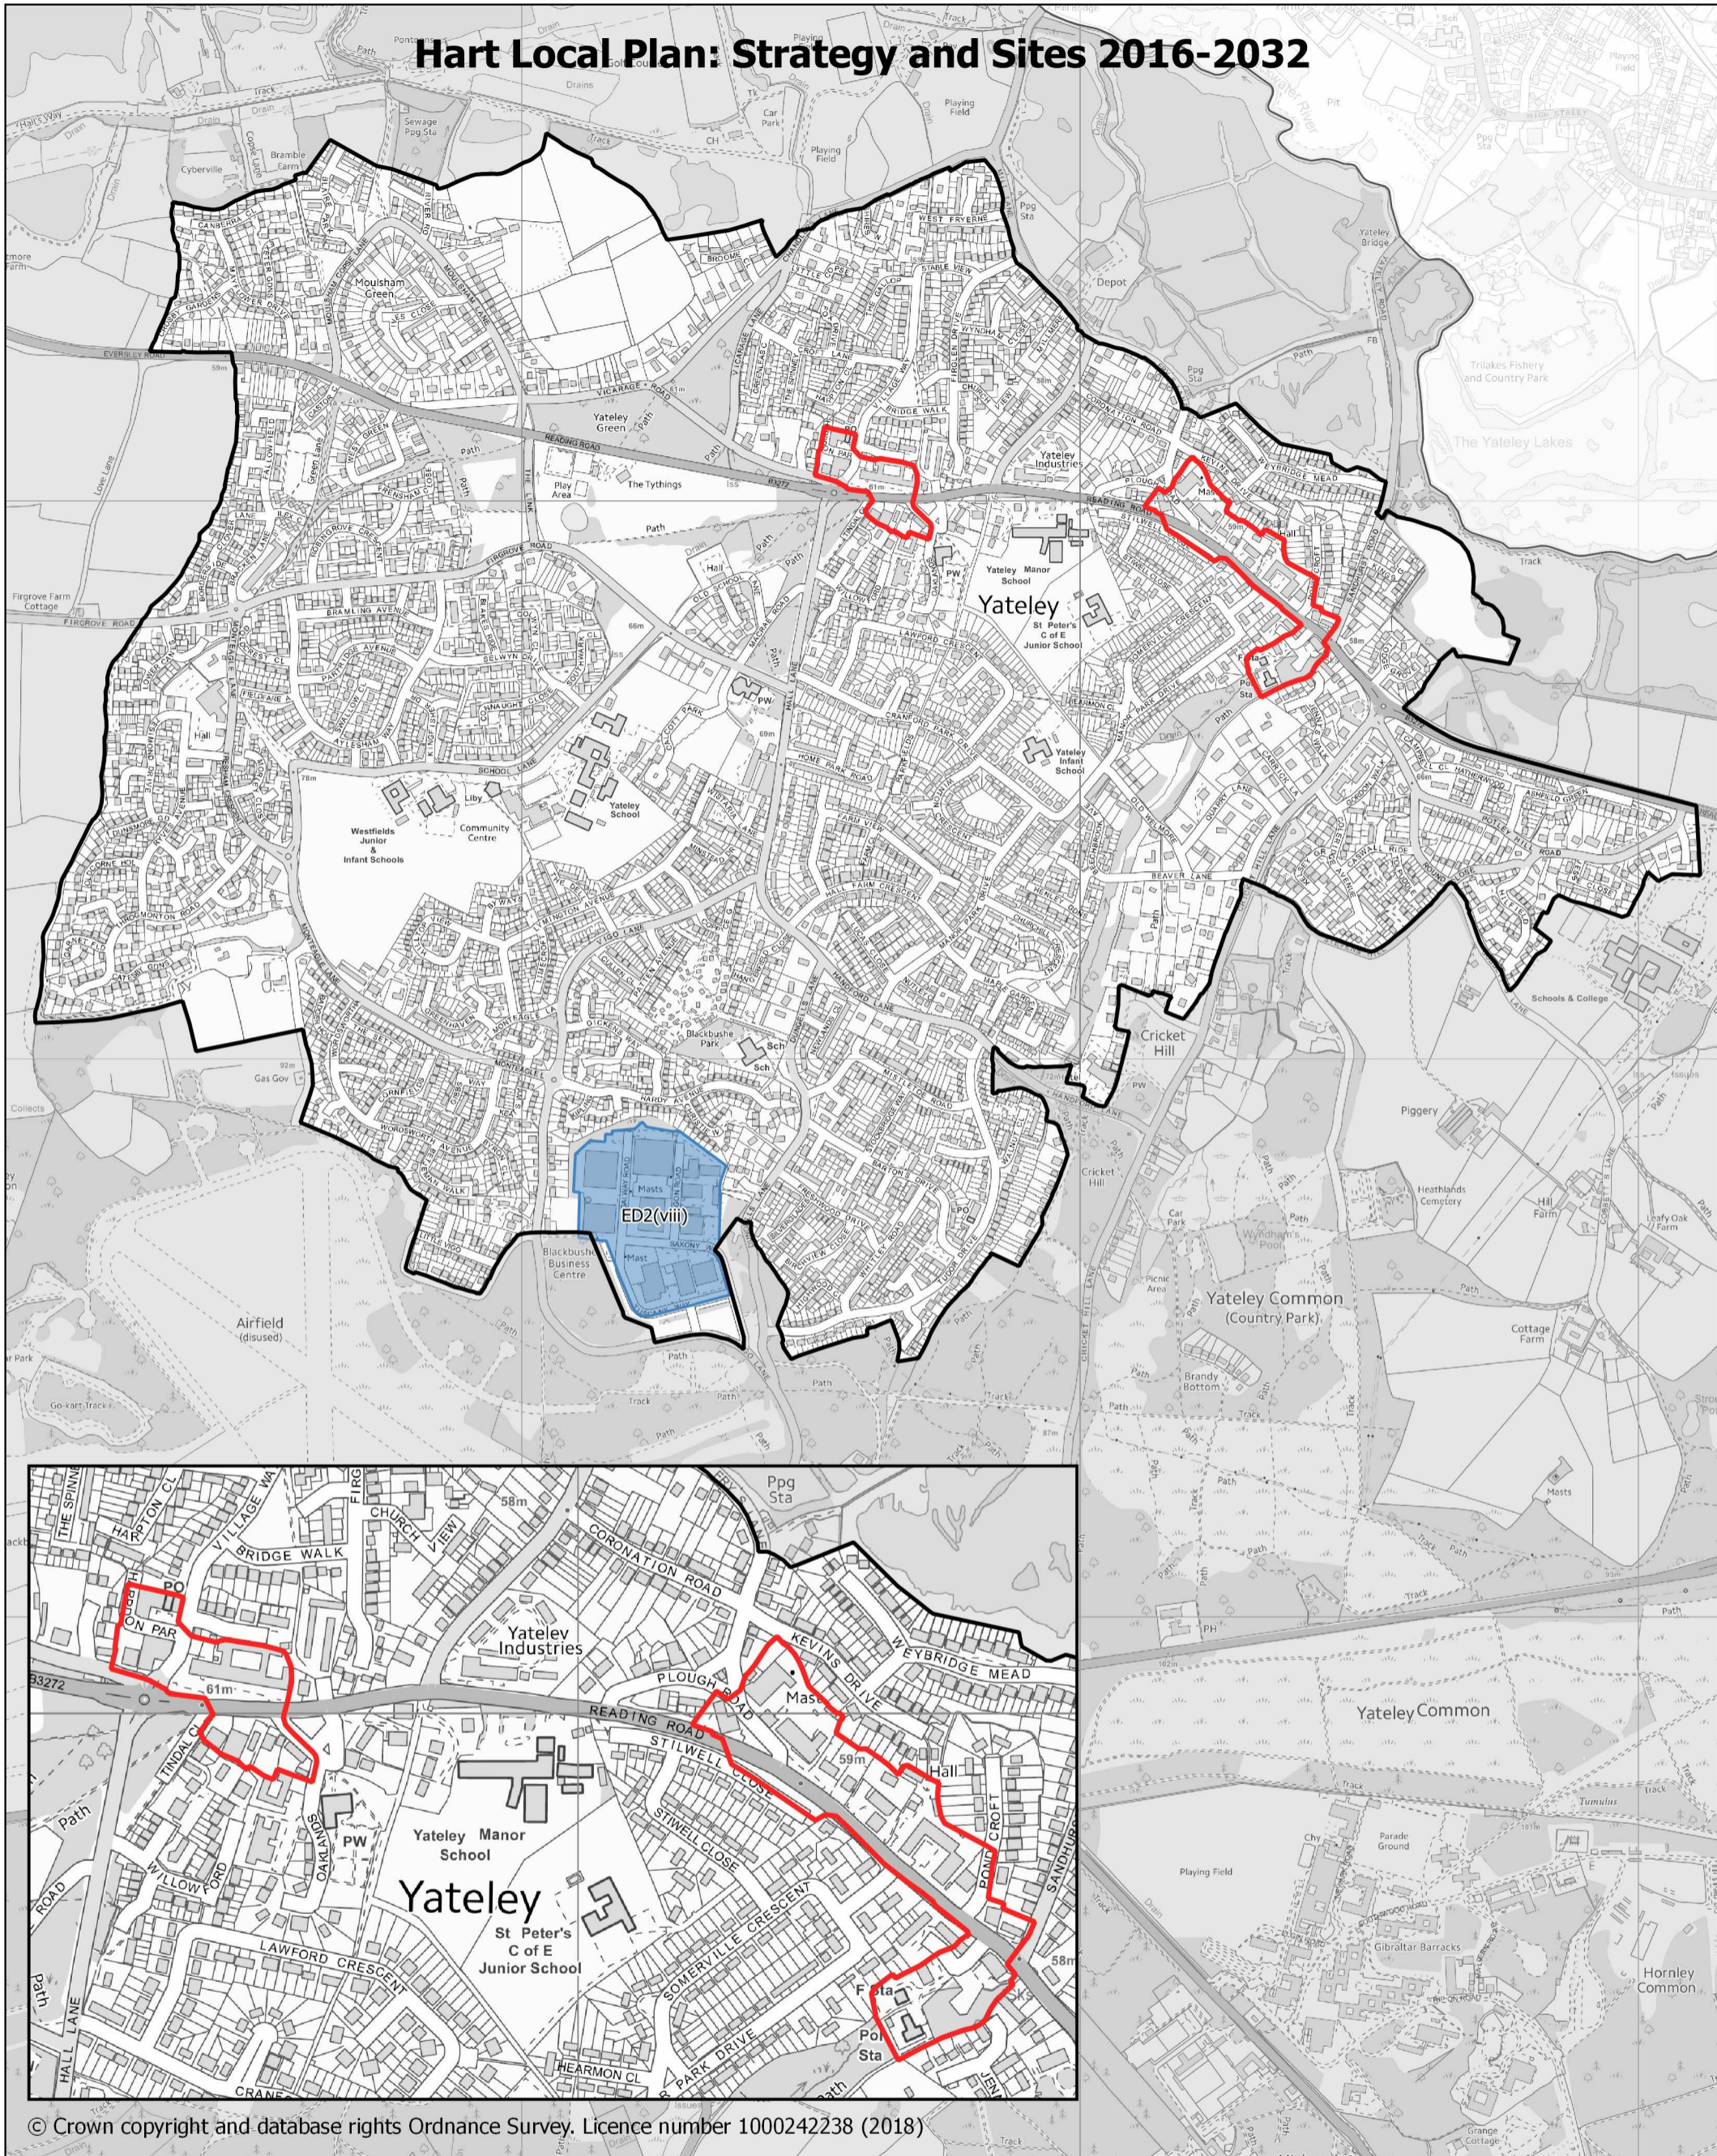

# Hart Local Plan: Strategy and Sites 2016-2032

© Crown copyright and database rights Ordnance Survey. Licence number 1000242238 (2018)

- Settlement Policy Boundary
- Countryside
- ED2 Locally Important Employment Sites
- ED4 Town, District and Local Centres & ED6 Local Centres

## INSET MAP 32 Yateley

1:11,000